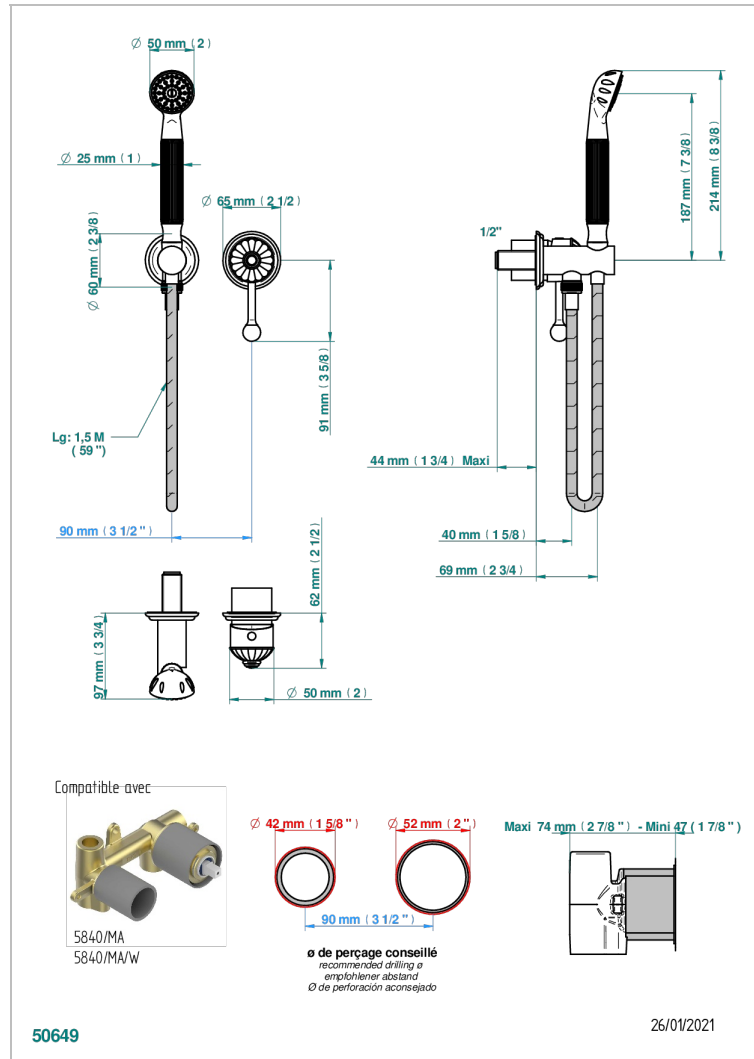

AMBOISE RED JASPER

A1L-6561B

Trim only for wall mixer with complete handshower on hook

CHARACTERISTIC

- Amboise Red Jasper
- Trim only for wall mixer with complete handshower on hook

TECHNICAL SPECS

- Recommandé : 3 bars (max. 5 bars) - Advised : 43,5 psi (max. 72 psi)
- 9,5 l/min à 3 bars (2.5 gpm at 43.5 psi)

RELATED SKU'S

- Ref. G00-5840/MA Rough parts for concealed wall-mounted mixer with 1/2" outlet

AVAILABLE FINITIONS

Antique nickel - H28
Black ceram - D30
Blush PVD - H62
Brass color PVD - H49
Brown bronze color PVD - F33
Gold color PVD - H52