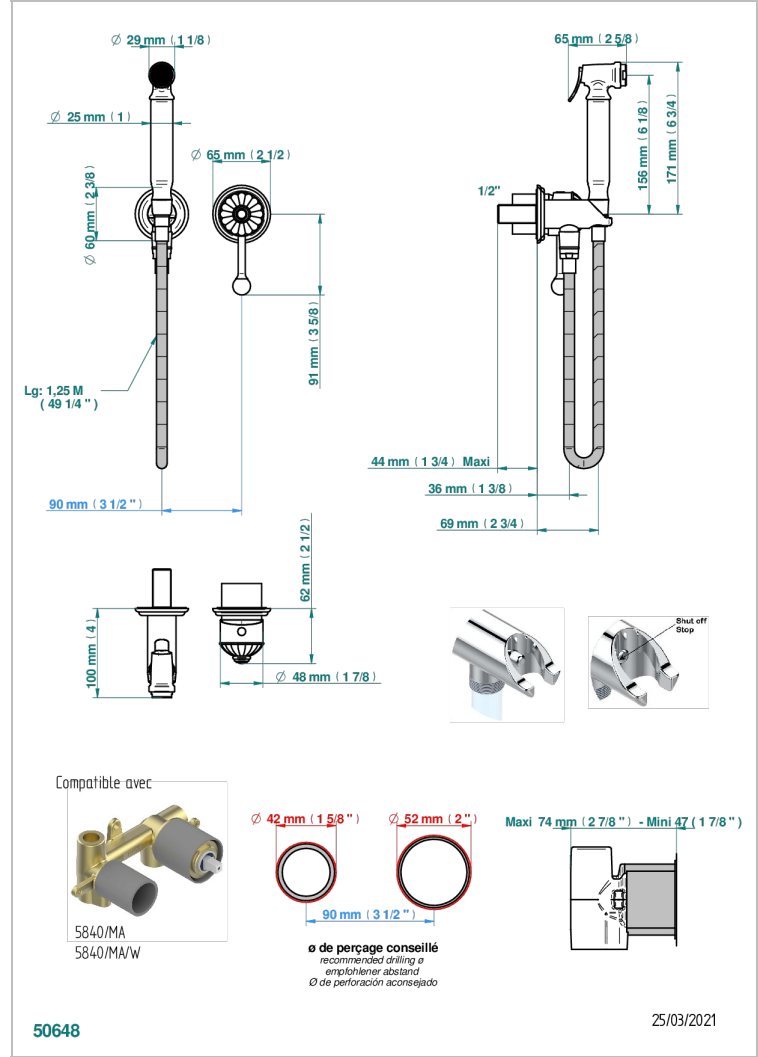

VOGUE RED JASPER

A8N-5840/MBG

THG
PARIS

Trim only for WC douche including: trigger spray, wall mounted single lever mixer, reinforced hose (49 1/4"), wall outlet with integrated elbow with safety stopper

CHARACTERISTIC

- ACS : 19ACCLY412

TECHNICAL SPECS

- Recommandé : 3 bars (max. 5 bars) - Advised : 43,5 psi (max. 72 psi)
- 9,5 l/min à 3 bars (2.5 gpm at 43.5 psi)

STANDARDS

RELATED SKU'S

- Ref. G00-5840/MAUS Rough parts for concealed wall-mounted mixer with 1/2" outlet