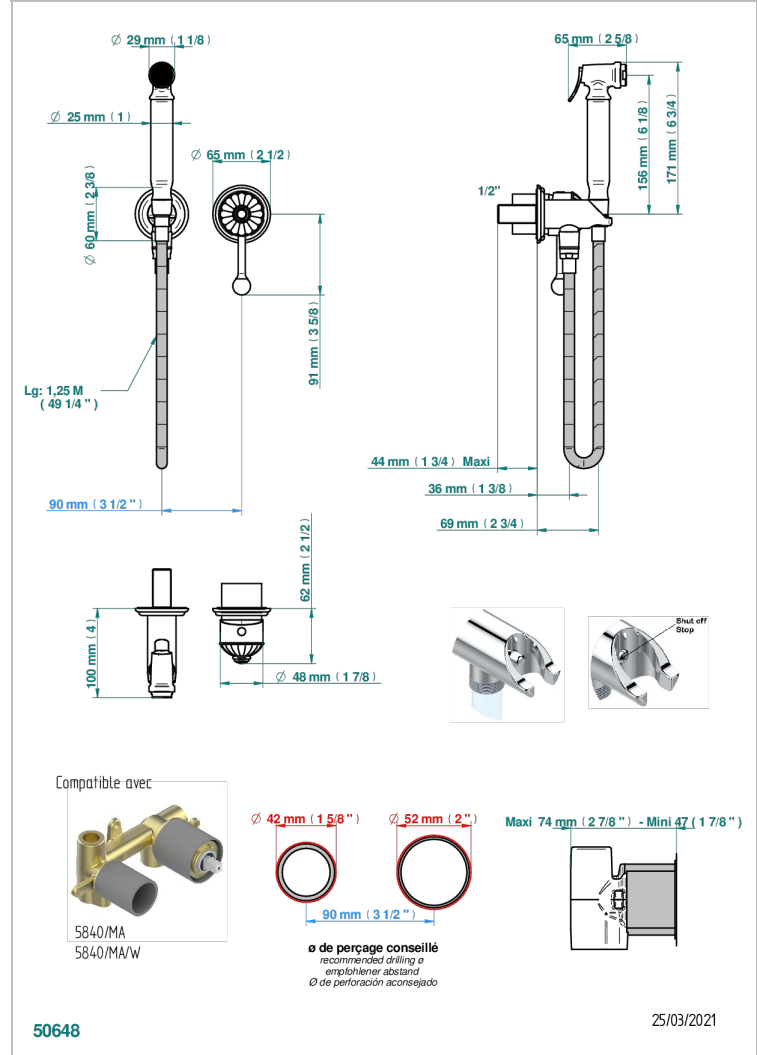

VOGUE RED JASPER

A8N-5840/MBG

THG[®]
PARIS

Trim only for WC douche including: trigger spray, wall mounted single lever mixer, reinforced hose (1.25m), wall outlet with integrated elbow with safety stopper

CHARACTERISTIC

- ACS : 19ACCLY412

STANDARDS

TECHNICAL SPECS

- Recommandé : 3 bars (max. 5 bars) - Advised : 43,5 psi (max. 72 psi)
- 9,5 l/min à 3 bars (2.5 gpm at 43.5 psi)

RELATED SKU'S

- Ref. G00-5840/MA Rough parts for concealed wall-mounted mixer with 1/2" outlet