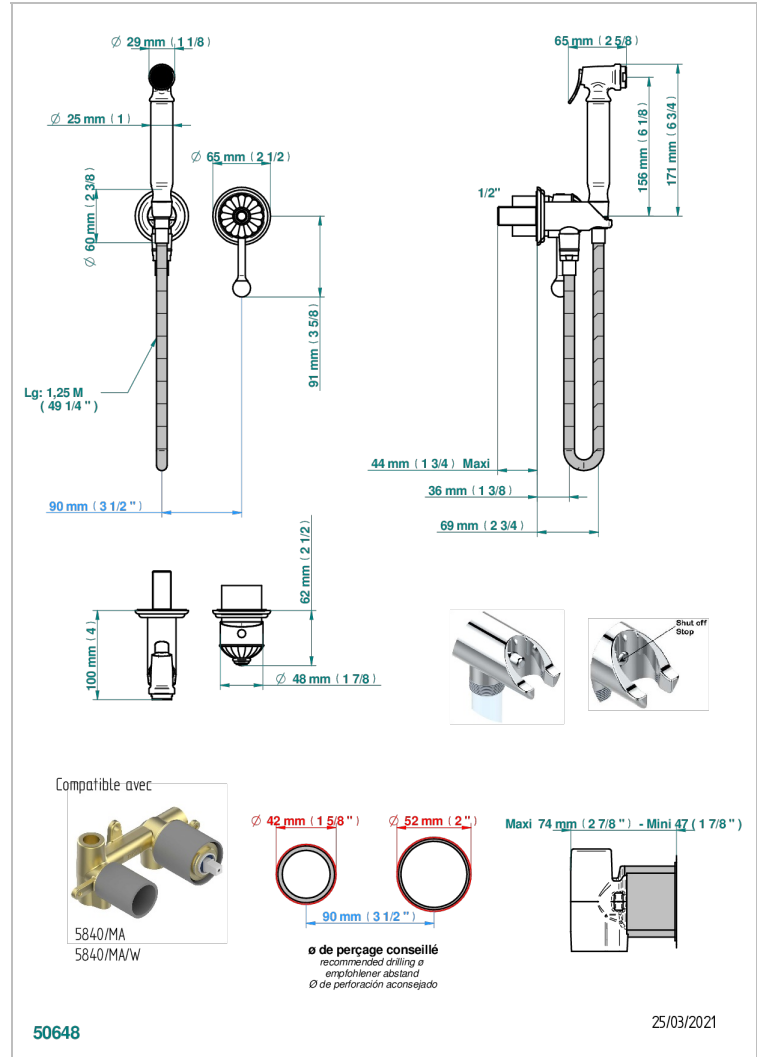

# CHEVERNY RED JASPER

A1U-5840/MBG

THG  
PARIS

Trim only for WC douche including: trigger spray, wall mounted single lever mixer, reinforced hose (49 1/4"), wall outlet with integrated elbow with safety stopper

## CHARACTERISTIC

- ACS : 19ACCLY412

## RELATED SKU'S

- Ref. G00-5840/MAUS Rough parts for concealed wall-mounted mixer with 1/2" outlet