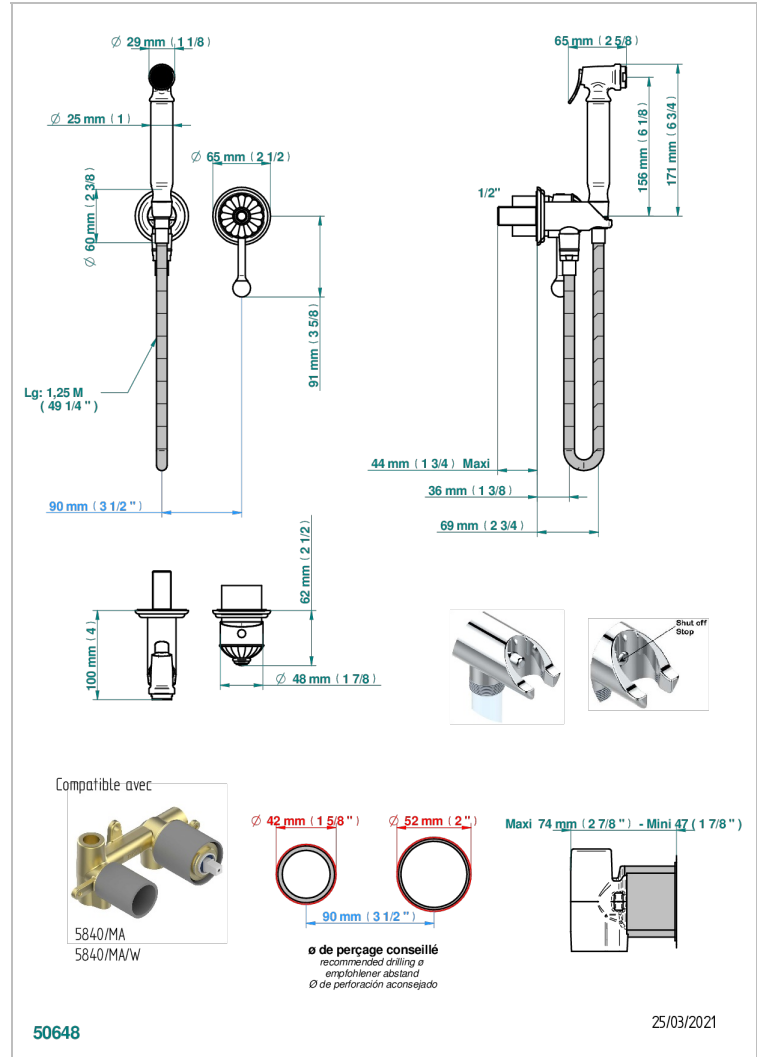

CHEVERNY RED JASPER

A1U-5840/MBG

Trim only for WC douche including: trigger spray, wall mounted single lever mixer, reinforced hose (1.25m), wall outlet with integrated elbow with safety stopper

CHARACTERISTIC

- ACS : 19ACCLY412

STANDARDS

TECHNICAL SPECS

- Recommandé : 3 bars (max. 5 bars) - Advised : 43,5 psi (max. 72 psi)
- 9,5 l/min à 3 bars (2.5 gpm at 43.5 psi)

RELATED SKU'S

- Ref. G00-5840/MA Rough parts for concealed wall-mounted mixer with 1/2" outlet