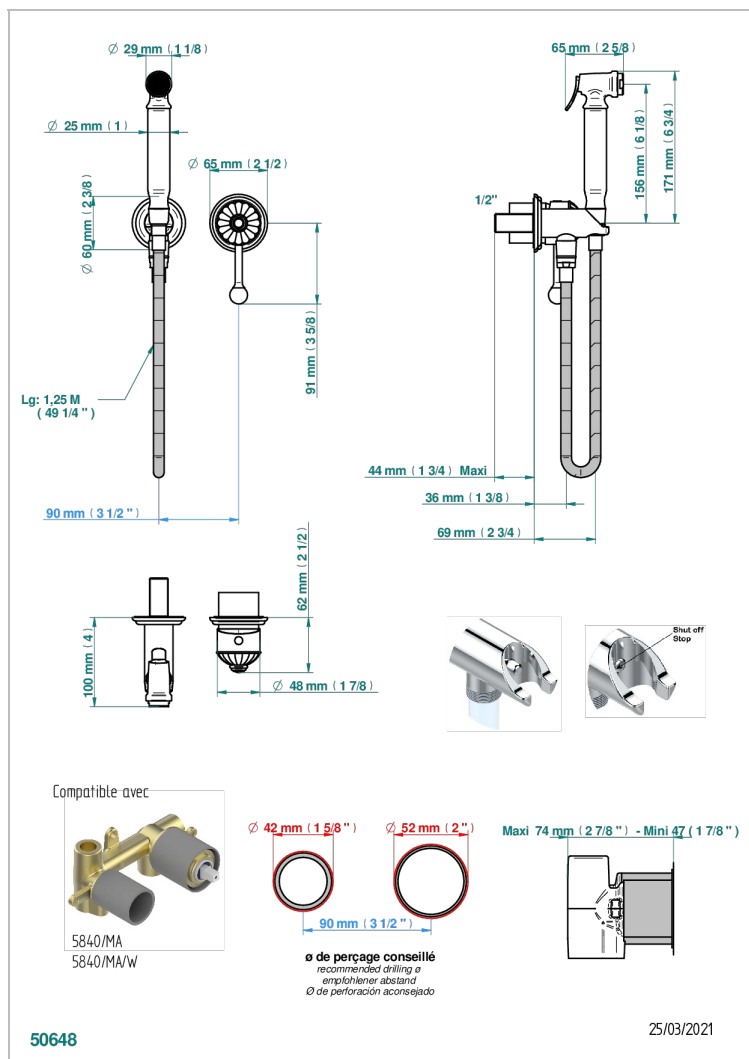

# CHEVERNY, JASPIS ROT

A1U-5840/MBG

THG  
PARIS

Trim only for WC douche including: trigger spray, wall mounted single lever mixer, reinforced hose (1.25m), wall outlet with integrated elbow with safety stopper

## ÄHNLICHE PRODUKTE

- Ref. G00-5840/MA Up-teil für up-mischer, 1/2"