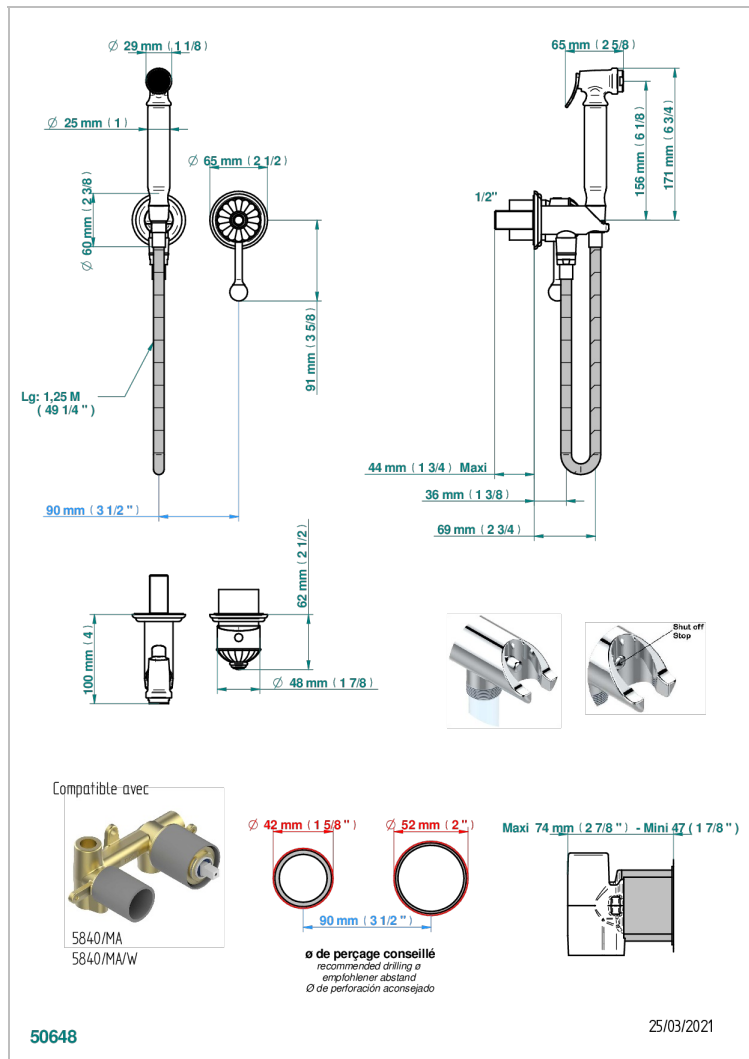

CHEVERNY RED JASPER

A1U-5840/MBG

Trim only for WC douche including: trigger spray, wall mounted single lever mixer, reinforced hose (1.25m), wall outlet with integrated elbow with safety stopper

CHARACTERISTIC

- ACS : 19ACCLY412

STANDARDS

RELATED SKU'S

- Ref. G00-5840/MA Rough parts for concealed wall-mounted mixer with 1/2" outlet

AVAILABLE FINITIONS

Antique nickel - H28
Black ceram - D30
Blush PVD - H62
Brass color PVD - H49
Brown bronze color PVD - F33
Gold color PVD - H52