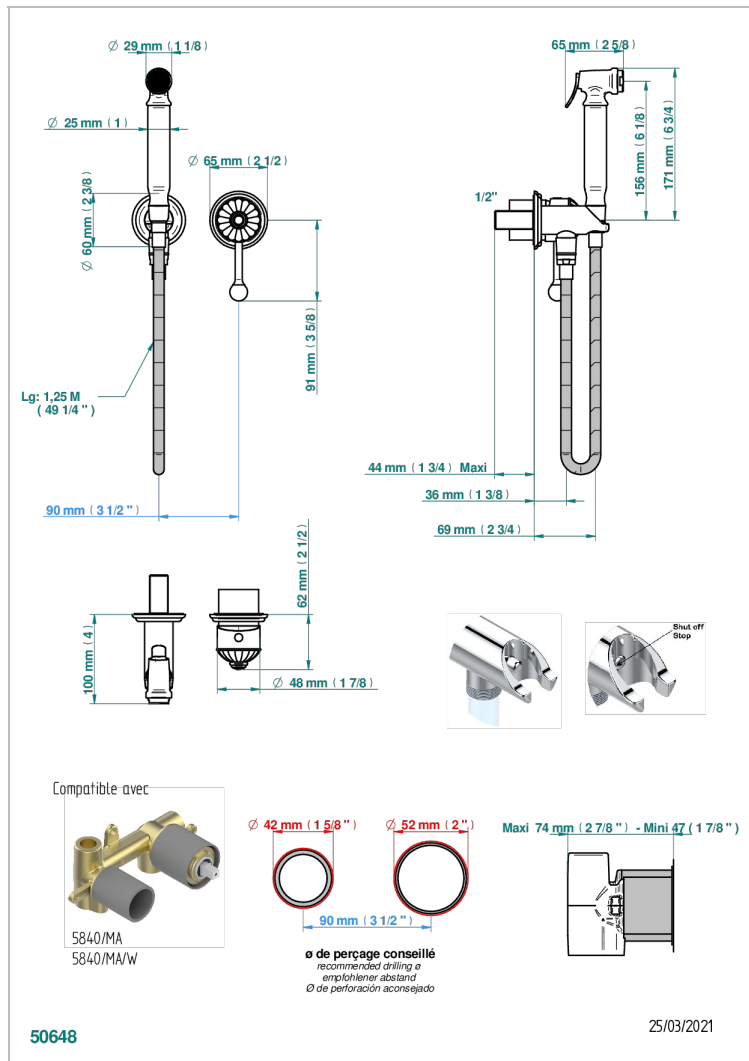

AMBOISE RED JASPER

A1L-5840/MBG

THG
PARIS

Trim only for WC douche including: trigger spray, wall mounted single lever mixer, reinforced hose (1.25m), wall outlet with integrated elbow with safety stopper

CHARACTERISTIC

- ACS : 19ACCLY412

TECHNICAL SPECS

- Recommandé : 3 bars (max. 5 bars) - Advised : 43,5 psi (max. 72 psi)
- 9,5 l/min à 3 bars (2.5 gpm at 43.5 psi)

STANDARDS

RELATED SKU'S

- Ref. G00-5840/MA/W Rough parts for concealed wall-mounted mixer with 1/2" outlet, for WC douche - WRAS approved