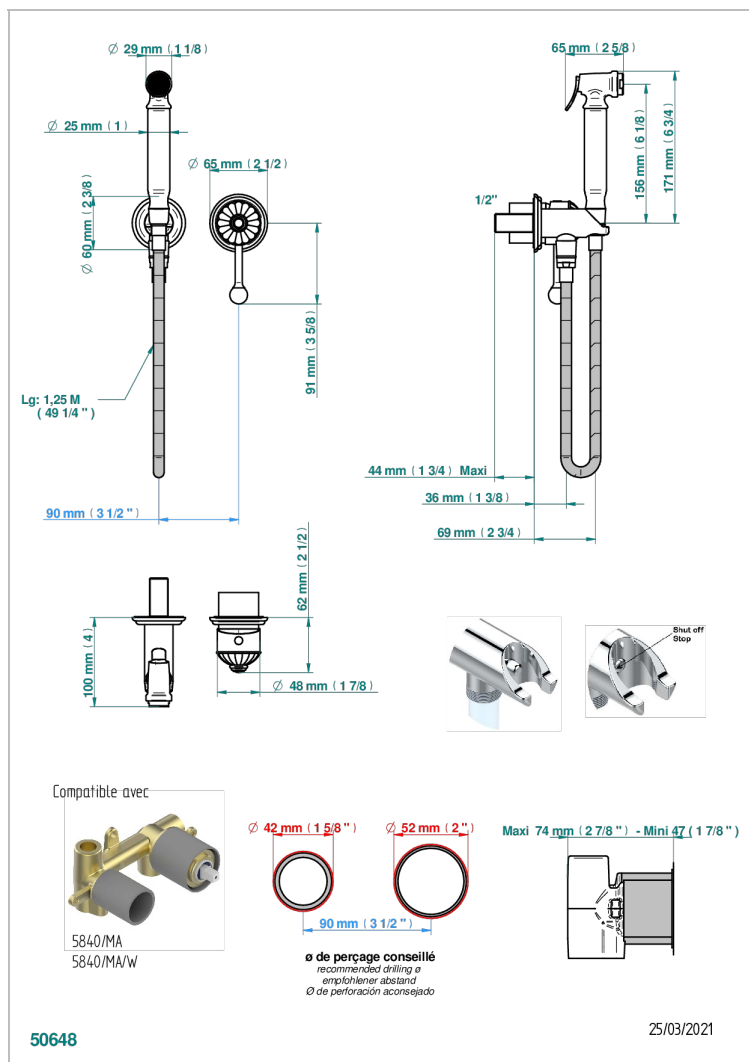

# AMBOISE RED JASPER

A1L-5840/MBG

THG  
PARIS

Trim only for WC douche including: trigger spray, wall mounted single lever mixer, reinforced hose (1.25m), wall outlet with integrated elbow with safety stopper

## CHARACTERISTIC

- ACS : 19ACCLY412

## RELATED SKU'S

- Ref. G00-5840/MA Rough parts for concealed wall-mounted mixer with 1/2" outlet