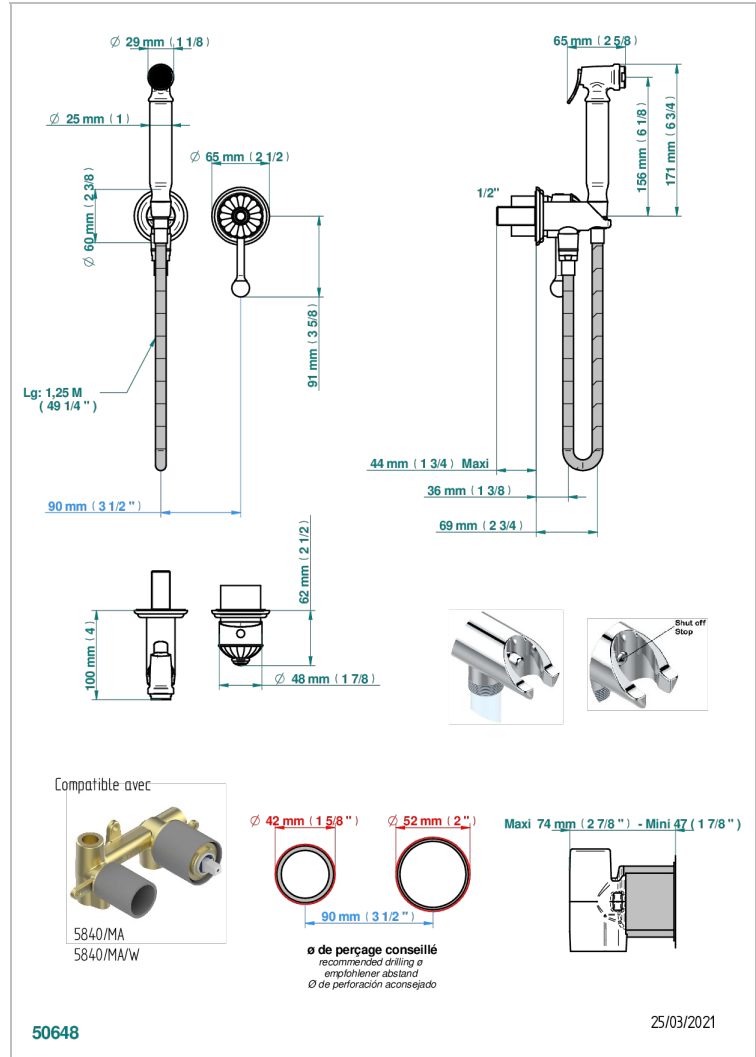

AMBOISE, JASPIS ROT

A1L-5840/MBG

Trim only for WC douche including: trigger spray, wall mounted single lever mixer, reinforced hose (1.25m), wall outlet with integrated elbow with safety stopper

EIGENSCHAFTEN

- ACS : 19ACCLY412

TECHNISCHE DATEN

- Recommandé : 3 bars (max. 5 bars) - Advised : 43,5 psi (max. 72 psi)
- 9,5 l/min à 3 bars (2.5 gpm at 43.5 psi)

ZERTIFIZIERUNGEN

ÄHNLICHE PRODUKTE

- Ref. G00-5840/MA Up-teil für up-mischer, 1/2"

VERFÜGBARE OBERFLÄCHEN

- | | | | | |
|---------------------------------|---------------------------|-----------------------------|------------------------|--------------------|
| Altnickel - H28 | Gold - F01 | Pvd bronze braun - F33 | Pvd messing - H49 | Silbernickel - B01 |
| Blassgold - F30 | Gold matt - F07 | Pvd bronze braun matt - F34 | Pvd messing matt - H50 | |
| Blassgold matt unlackiert - F31 | Mattschwarz keramik - D30 | Pvd gold - H52 | Pvd nickel - H55 | |
| Chrom - A02 | Nickel matt - C01 | Pvd gold matt - H53 | Pvd nickel matt - H56 | |
| Chrom / gold - G02 | Pvd blush - H62 | Pvd graphite - H64 | Pvd umber - H66 | |
| Chrom matt - C02 | Pvd blush matt - H60 | Pvd graphite matt - H65 | Pvd umber matt - H67 | |