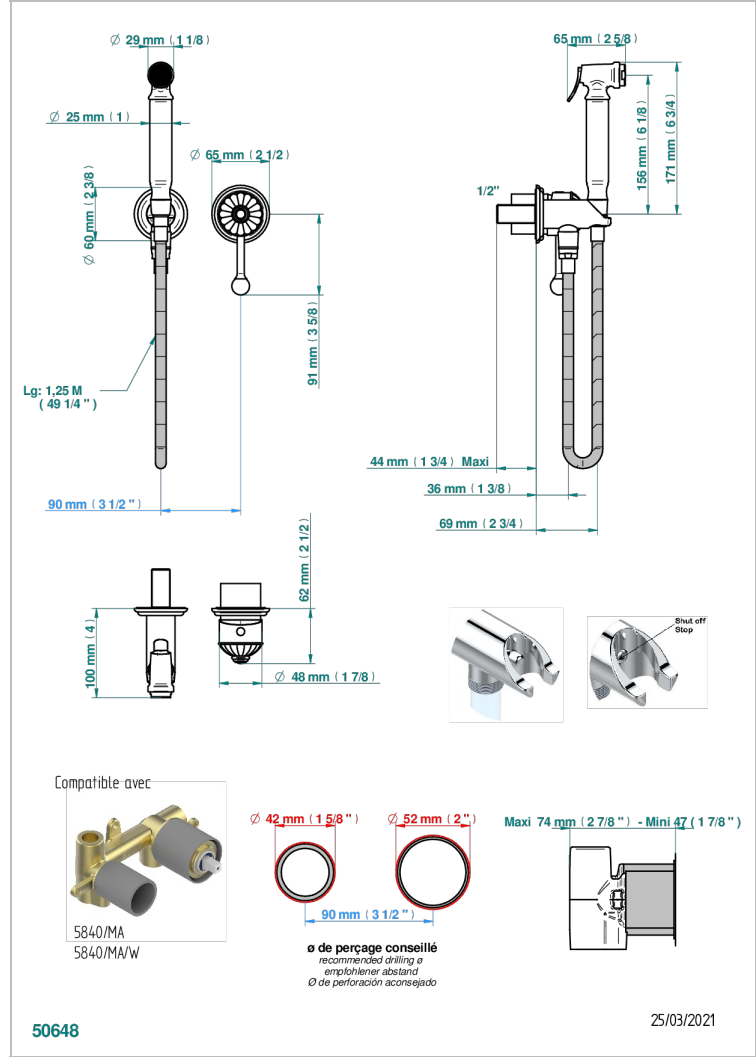

# AMBOISE RED JASPER

A1L-5840/MBG

Trim only for WC douche including: trigger spray, wall mounted single lever mixer, reinforced hose (1.25m), wall outlet with integrated elbow with safety stopper

## CHARACTERISTIC

- ACS : 19ACCLY412

## RELATED SKU'S

- Ref. G00-5840/MA Rough parts for concealed wall-mounted mixer with 1/2" outlet