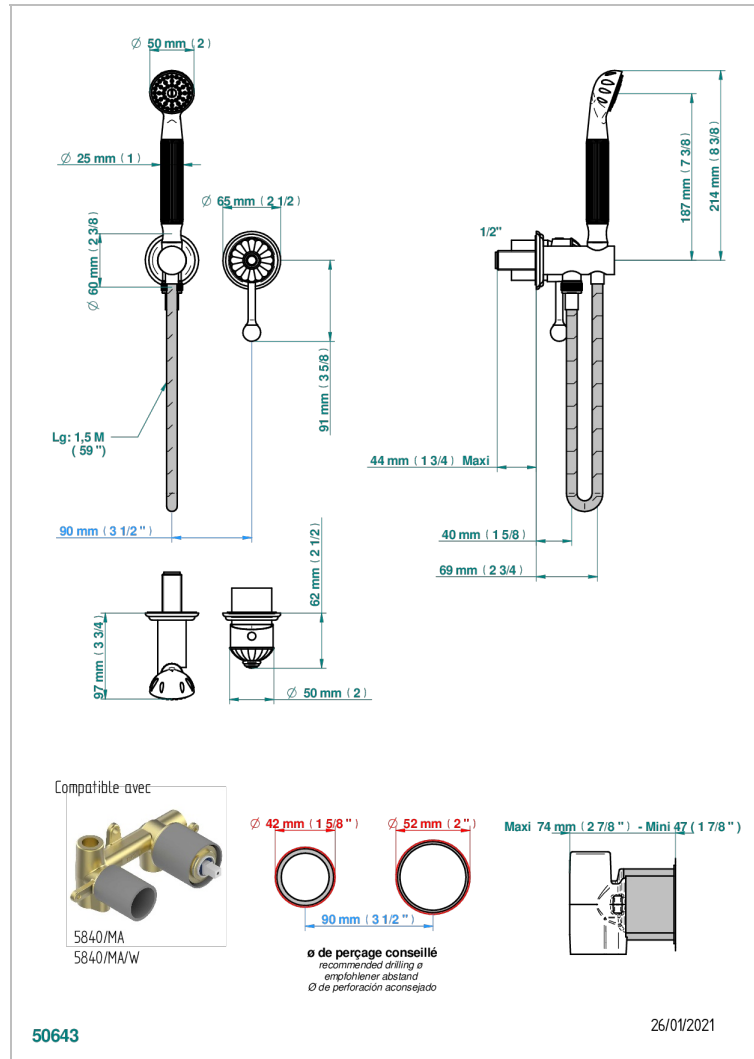

VOGUE LAPIS LAZULI

A8S-6561B

Trim only for wall mixer with complete handshower on hook

CHARACTERISTIC

- Vogue Lapis Lazuli
- Trim only for wall mixer with complete handshower on hook

TECHNICAL SPECS

- Recommandé : 3 bars (max. 5 bars) - Advised : 43,5 psi (max. 72 psi)
- 9,5 l/min à 3 bars (2.5 gpm at 43.5 psi)

RELATED SKU'S

- Ref. G00-5840/MA Rough parts for concealed wall-mounted mixer with 1/2" outlet

AVAILABLE FINITIONS

Antique nickel - H28
Black ceram - D30
Blush PVD - H62
Brass color PVD - H49
Brown bronze color PVD - F33
Gold color PVD - H52