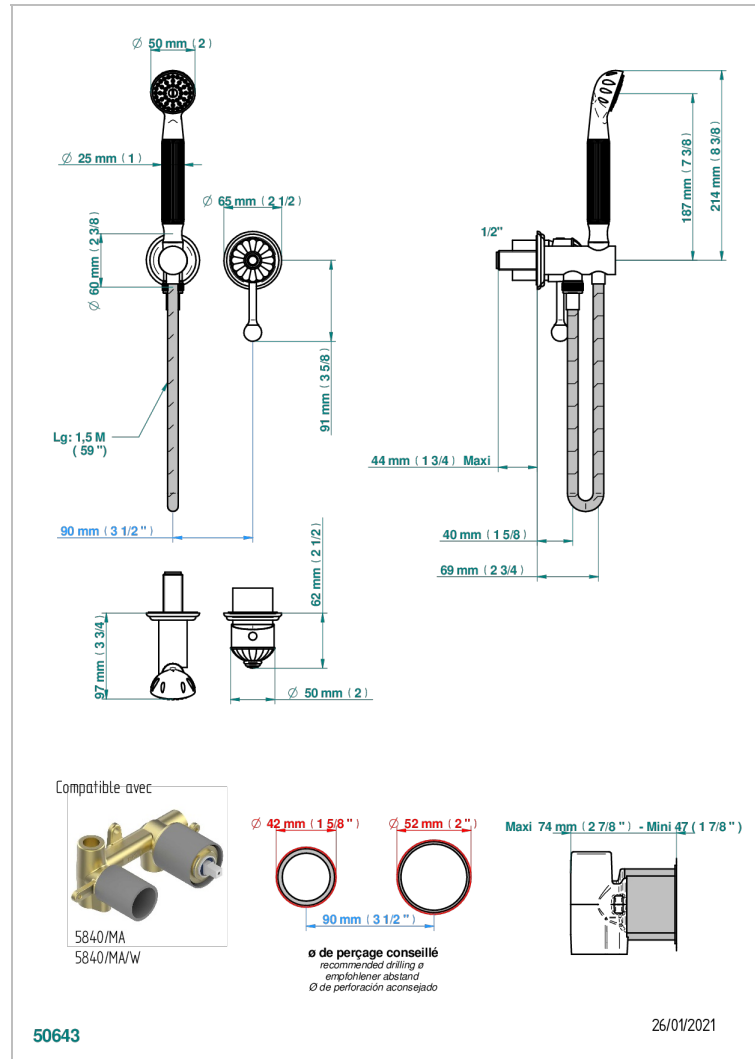

# CHEVERNY LAPIS LAZULI

A1T-6561B

Trim only for wall mixer with complete handshower on hook

THG<sup>®</sup>  
PARIS

## CHARACTERISTIC

- Cheverny Lapis Lazuli
- Trim only for wall mixer with complete handshower on hook

## TECHNICAL SPECS

- Recommandé : 3 bars (max. 5 bars) - Advised : 43,5 psi (max. 72 psi)
- 9,5 l/min à 3 bars (2.5 gpm at 43.5 psi)

## RELATED SKU'S

- Ref. G00-5840/MA Rough parts for concealed wall-mounted mixer with 1/2" outlet