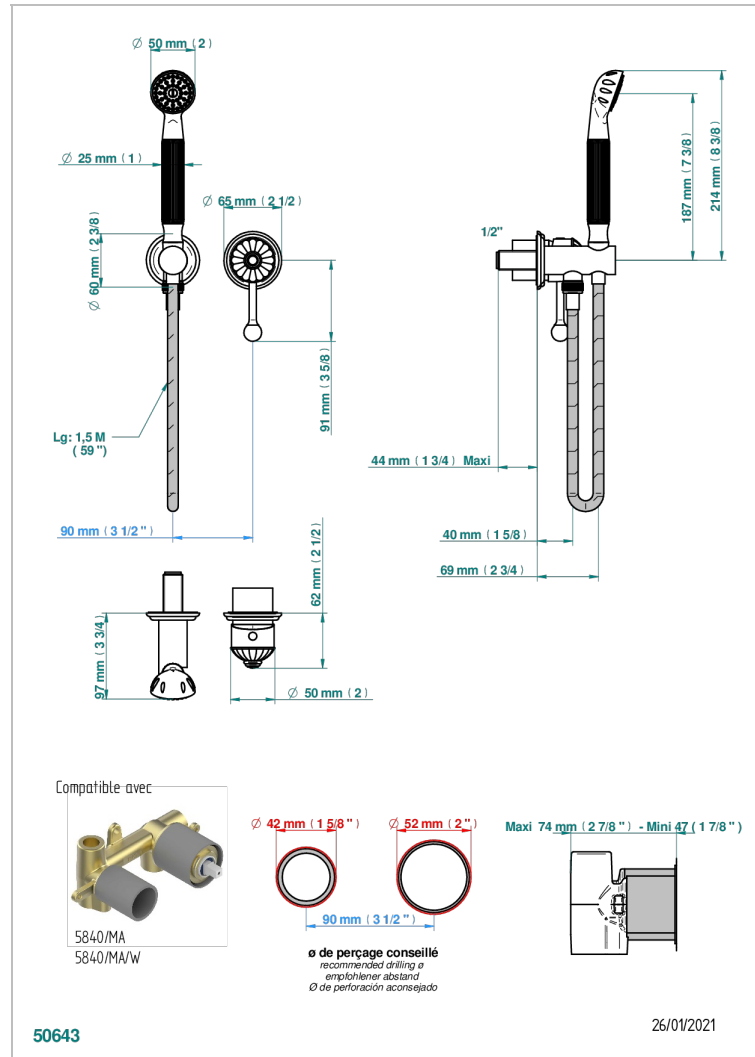

AMBOISE LAPIS LAZULI

A1K-6561B

Trim only for wall mixer with complete handshower on hook

THG
PARIS

CHARACTERISTIC

- Amboise Lapis Lazuli
- Trim only for wall mixer with complete handshower on hook

TECHNICAL SPECS

- Recommandé : 3 bars (max. 5 bars) - Advised : 43,5 psi (max. 72 psi)
- 9,5 l/min à 3 bars (2.5 gpm at 43.5 psi)

RELATED SKU'S

- Ref. G00-5840/MA Rough parts for concealed wall-mounted mixer with 1/2" outlet