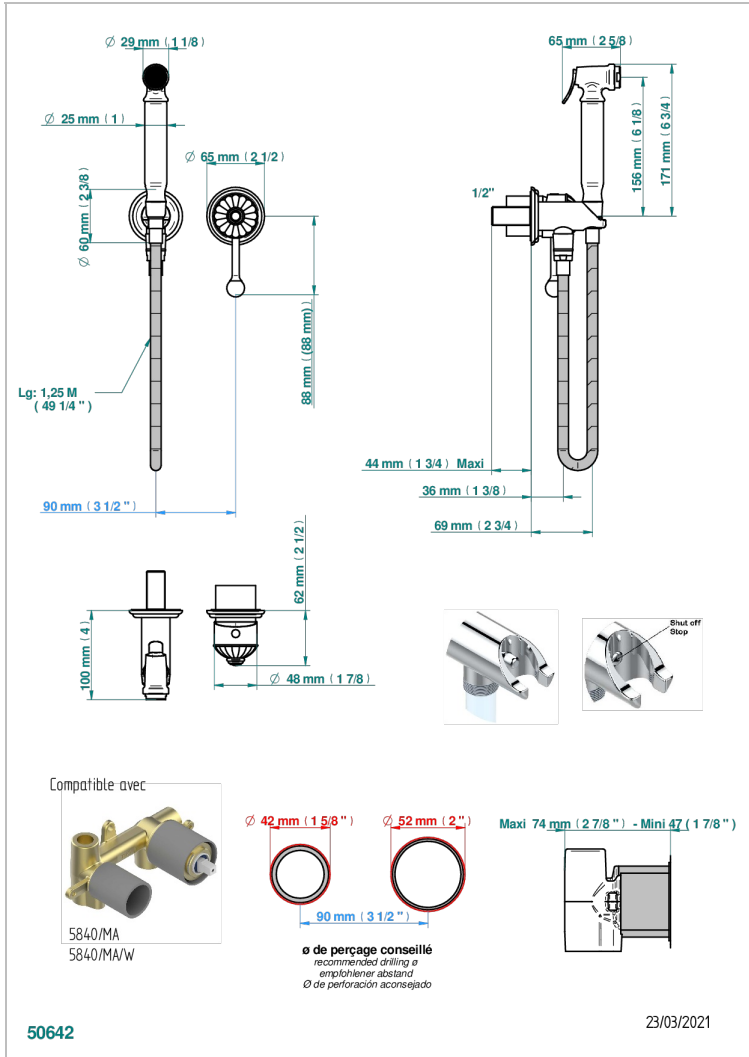

# VOGUE LAPIS LAZULI

A8S-5840/MBG

THG  
PARIS

Trim only for WC douche including: trigger spray, wall mounted single lever mixer, reinforced hose (49 1/4"), wall outlet with integrated elbow with safety stopper

## CHARACTERISTIC

- ACS : 19ACCLY412

## TECHNICAL SPECS

- Recommandé : 3 bars (max. 5 bars) - Advised : 43,5 psi (max. 72 psi)
- 9,5 l/min à 3 bars (2.5 gpm at 43.5 psi)

## RELATED SKU'S

- Ref. G00-5840/MAUS Rough parts for concealed wall-mounted mixer with 1/2" outlet