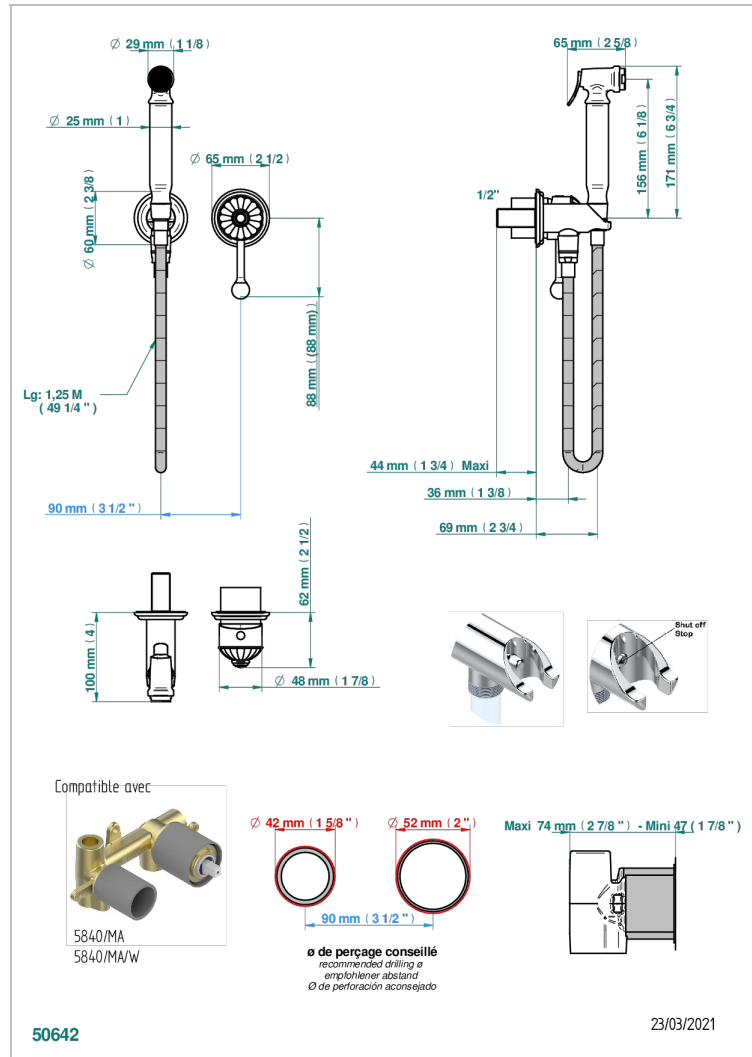

# CHEVERNY LAPIS LAZULI

A1T-5840/MBG

THG  
PARIS

Trim only for WC douche including: trigger spray, wall mounted single lever mixer, reinforced hose (49 1/4"), wall outlet with integrated elbow with safety stopper

## CHARACTERISTIC

- ACS : 19ACCLY412

## RELATED SKU'S

- Ref. G00-5840/MAUS Rough parts for concealed wall-mounted mixer with 1/2" outlet