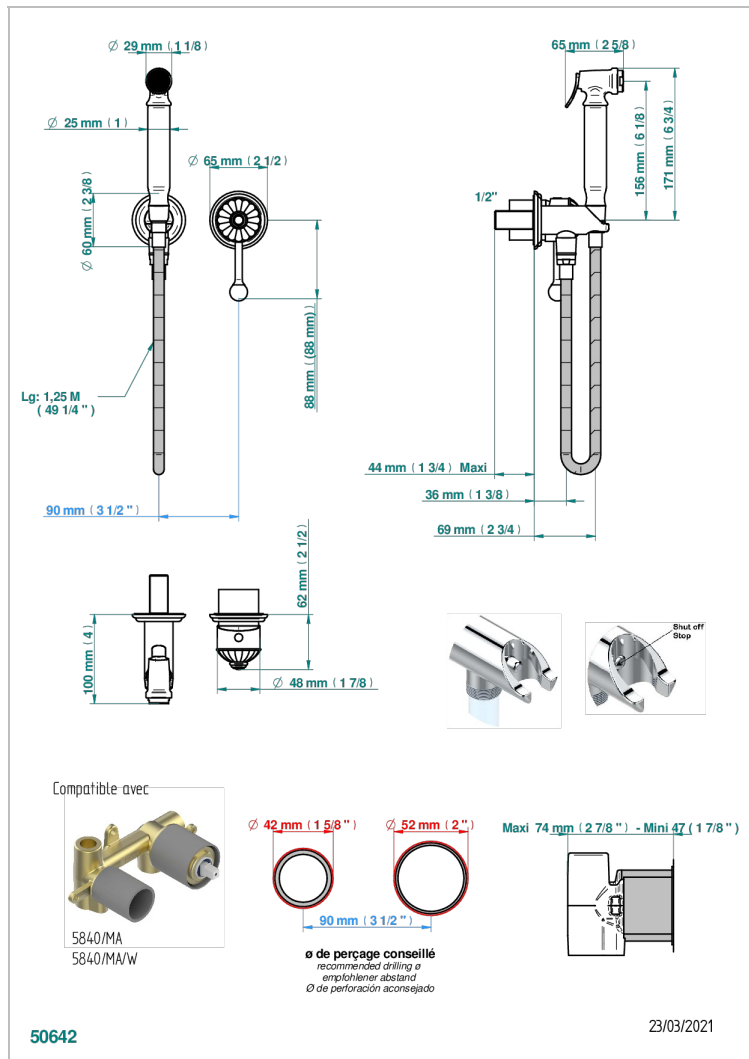

CHEVERNY LAPIS LAZULI

A1T-5840/MBG

Trim only for WC douche including: trigger spray, wall mounted single lever mixer, reinforced hose (1.25m), wall outlet with integrated elbow with safety stopper

CHARACTERISTIC

- ACS : 19ACCLY412

STANDARDS

RELATED SKU'S

- Ref. G00-5840/MA/W Rough parts for concealed wall-mounted mixer with 1/2" outlet, for WC douche - WRAS approved

AVAILABLE FINITIONS

Antique nickel - H28
Black ceram - D30
Blush PVD - H62
Brass color PVD - H49
Brown bronze color PVD - F33
Gold color PVD - H52