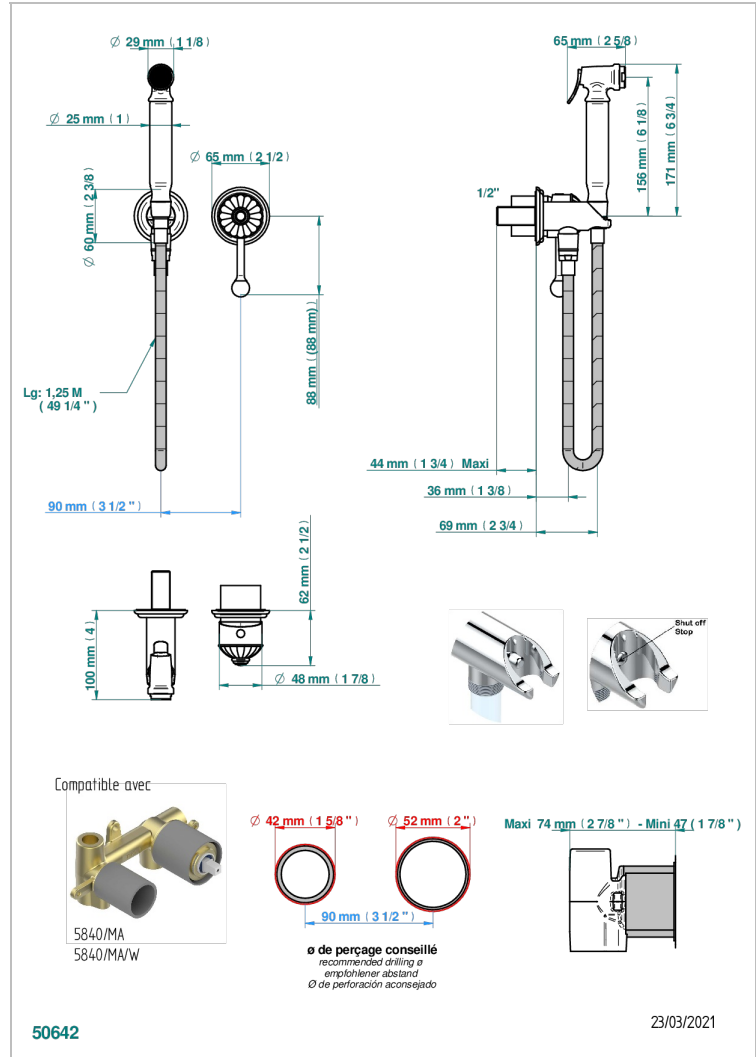

CHEVERNY LAPIS LAZULI

A1T-5840/MBG

Trim only for WC douche including: trigger spray, wall mounted single lever mixer, reinforced hose (1.25m), wall outlet with integrated elbow with safety stopper

CHARACTERISTIC

- ACS : 19ACCLY412

STANDARDS

TECHNICAL SPECS

- Recommandé : 3 bars (max. 5 bars) - Advised : 43,5 psi (max. 72 psi)
- 9,5 l/min à 3 bars (2.5 gpm at 43.5 psi)

RELATED SKU'S

- Ref. G00-5840/MA Rough parts for concealed wall-mounted mixer with 1/2" outlet