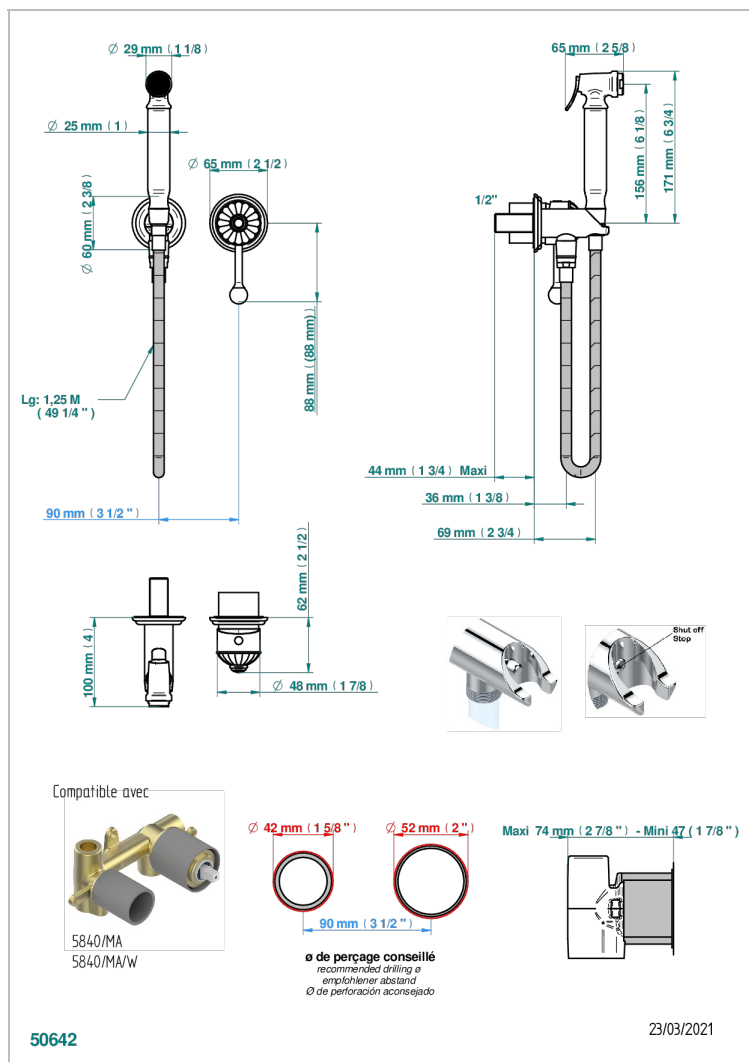

A1T-5840/MBG

Trim only for WC douche including: trigger spray, wall mounted single lever mixer, reinforced hose (1.25m), wall outlet with integrated elbow with safety stopper

EIGENSCHAFTEN

- ACS : 19ACCLY412

ZERTIFIZIERUNGEN

ÄHNLICHE PRODUKTE

- Ref. G00-5840/MA Up-teil für up-mischer, 1/2"

VERFÜGBARE OBERFLÄCHEN

- | | | | | |
|---------------------------------|---------------------------|-----------------------------|------------------------|--------------------|
| Altnickel - H28 | Gold - F01 | Pvd bronze braun - F33 | Pvd messing - H49 | Silbernickel - B01 |
| Blassgold - F30 | Gold matt - F07 | Pvd bronze braun matt - F34 | Pvd messing matt - H50 | |
| Blassgold matt unlackiert - F31 | Mattschwarz keramik - D30 | Pvd gold - H52 | Pvd nickel - H55 | |
| Chrom - A02 | Nickel matt - C01 | Pvd gold matt - H53 | Pvd nickel matt - H56 | |
| Chrom / gold - G02 | Pvd blush - H62 | Pvd graphite - H64 | Pvd umber - H66 | |
| Chrom matt - C02 | Pvd blush matt - H60 | Pvd graphite matt - H65 | Pvd umber matt - H67 | |