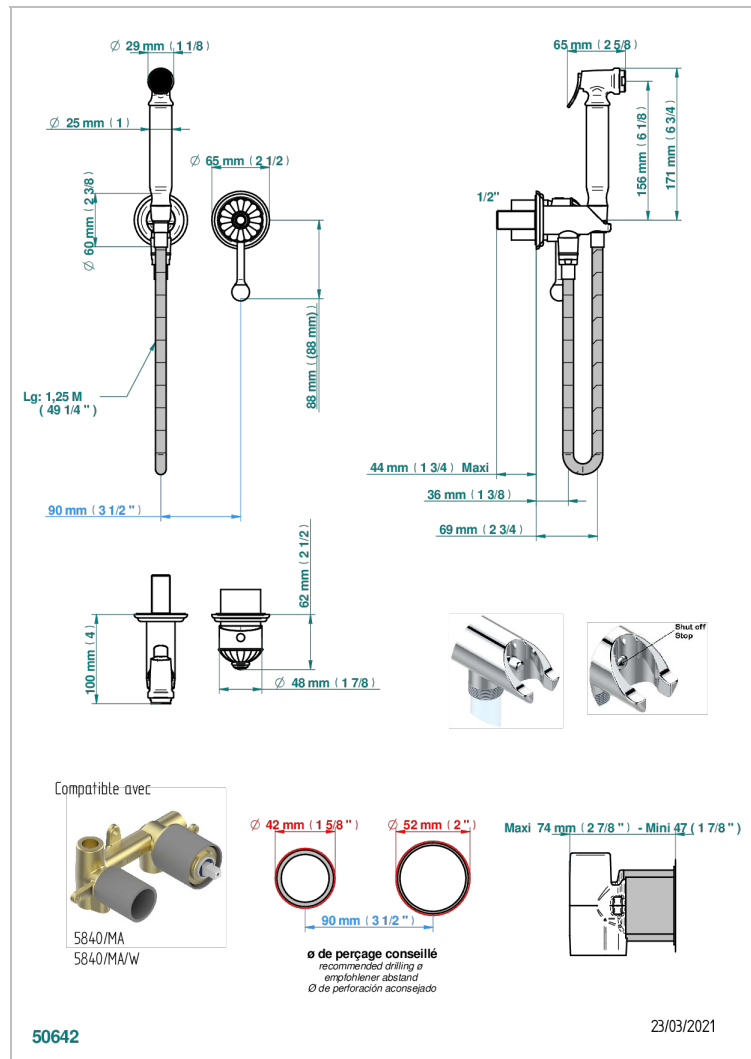

CHEVERNY LAPIS LAZULI

A1T-5840/MBG

Trim only for WC douche including: trigger spray, wall mounted single lever mixer, reinforced hose (1.25m), wall outlet with integrated elbow with safety stopper

CHARACTERISTIC

- ACS : 19ACCLY412

STANDARDS

RELATED SKU'S

- Ref. G00-5840/MA Rough parts for concealed wall-mounted mixer with 1/2" outlet

AVAILABLE FINITIONS

Antique nickel - H28
Black ceram - D30
Blush PVD - H62
Brass color PVD - H49
Brown bronze color PVD - F33
Gold color PVD - H52