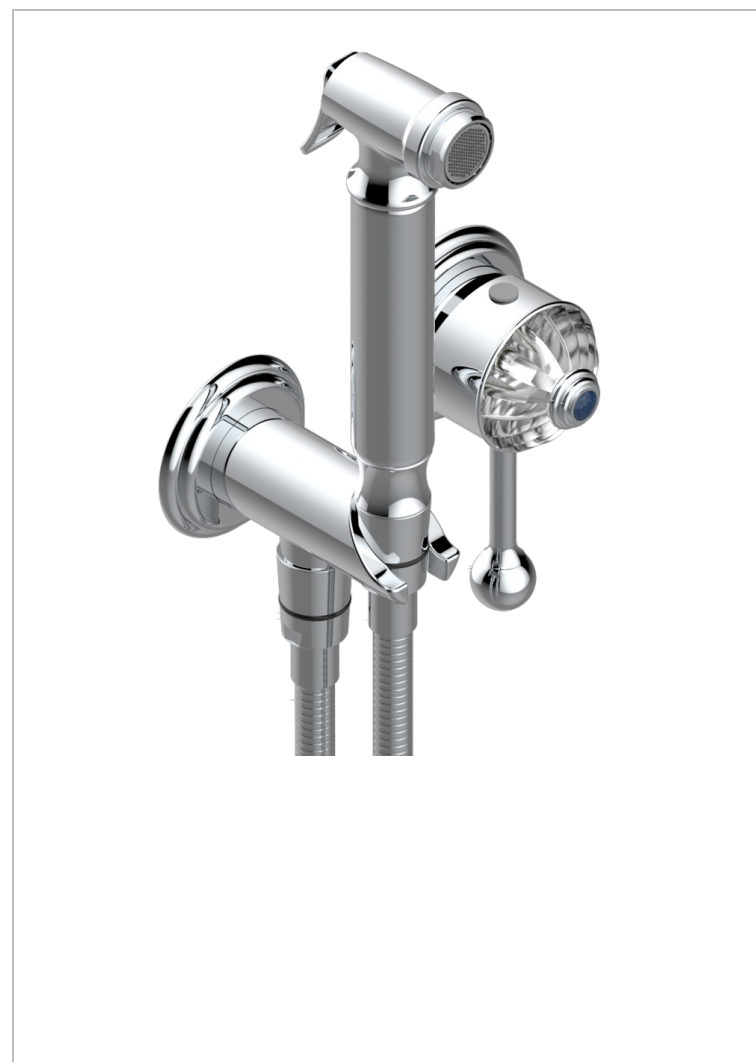

A1T-5840/MBG

Trim only for WC douche including: trigger spray, wall mounted single lever mixer, reinforced hose (1.25m), wall outlet with integrated elbow with safety stopper

EIGENSCHAFTEN

- ACS : 19ACCLY412

ZERTIFIZIERUNGEN

ÄHNLICHE PRODUKTE

- Ref. G00-5840/MA Up-teil für up-mischer, 1/2"

VERFÜGBARE OBERFLÄCHEN

Altnickel - H28	Gold - F01	Pvd bronze braun - F33	Pvd messing - H49	Silbernickel - B01
Blassgold - F30	Gold matt - F07	Pvd bronze braun matt - F34	Pvd messing matt - H50	
Blassgold matt unlackiert - F31	Mattschwarz keramik - D30	Pvd gold - H52	Pvd nickel - H55	
Chrom - A02	Nickel matt - C01	Pvd gold matt - H53	Pvd nickel matt - H56	
Chrom / gold - G02	Pvd blush - H62	Pvd graphite - H64	Pvd umber - H66	
Chrom matt - C02	Pvd blush matt - H60	Pvd graphite matt - H65	Pvd umber matt - H67	