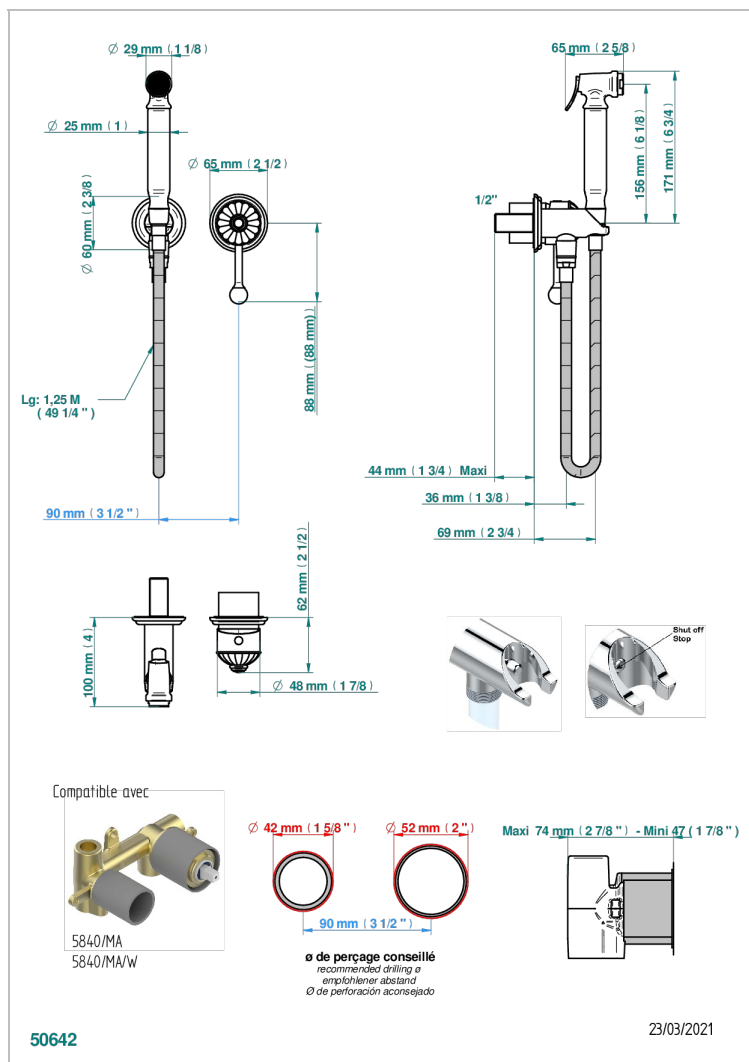

A1T-5840/MBG

Trim only for WC douche including: trigger spray, wall mounted single lever mixer, reinforced hose (1.25m), wall outlet with integrated elbow with safety stopper

EIGENSCHAFTEN

- ACS : 19ACCLY412

ZERTIFIZIERUNGEN

ÄHNLICHE PRODUKTE

- Ref. G00-5840/MA Up-teil für up-mischer, 1/2"

VERFÜGBARE OBERFLÄCHEN

Altnickel - H28	Gold - F01	Pvd bronze braun - F33	Pvd messing - H49	Silbernickel - B01
Blassgold - F30	Gold matt - F07	Pvd bronze braun matt - F34	Pvd messing matt - H50	
Blassgold matt unlackiert - F31	Mattschwarz keramik - D30	Pvd gold - H52	Pvd nickel - H55	
Chrom - A02	Nickel matt - C01	Pvd gold matt - H53	Pvd nickel matt - H56	
Chrom / gold - G02	Pvd blush - H62	Pvd graphite - H64	Pvd umber - H66	
Chrom matt - C02	Pvd blush matt - H60	Pvd graphite matt - H65	Pvd umber matt - H67	