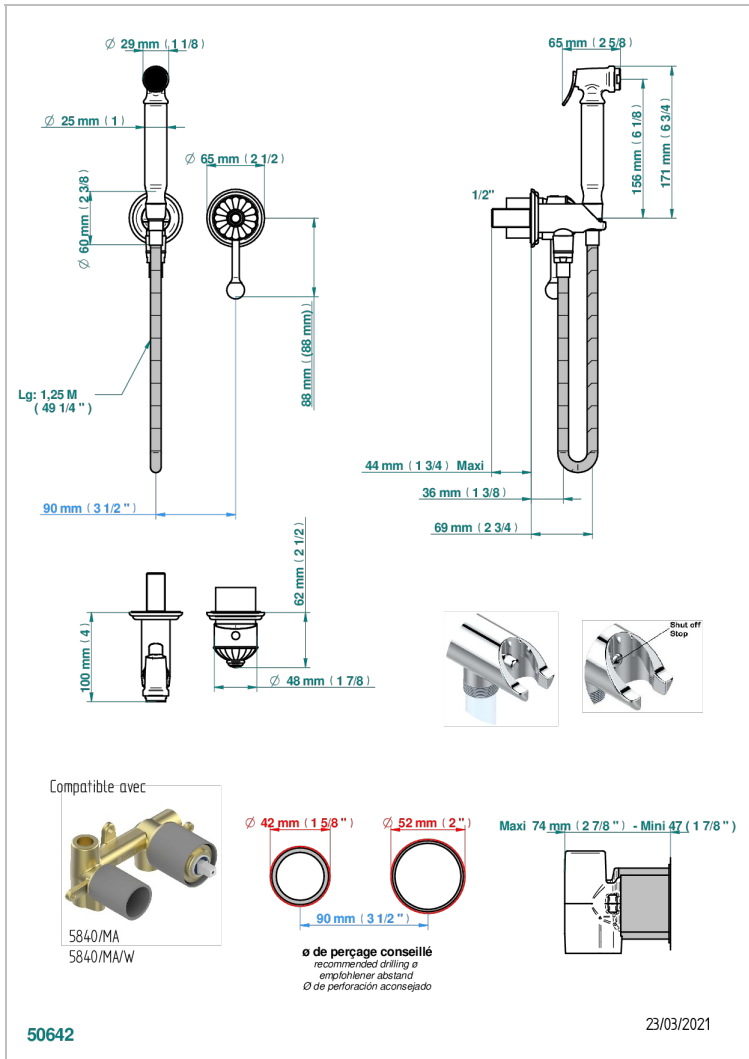

AMBOISE LAPIS LAZULI

A1K-5840/MBG

Trim only for WC douche including: trigger spray, wall mounted single lever mixer, reinforced hose (1.25m), wall outlet with integrated elbow with safety stopper

CHARACTERISTIC

- ACS : 19ACCLY412

STANDARDS

RELATED SKU'S

- Ref. G00-5840/MA/W Rough parts for concealed wall-mounted mixer with 1/2" outlet, for WC douche - WRAS approved

AVAILABLE FINITIONS

Antique nickel - H28
Black ceram - D30
Blush PVD - H62
Brass color PVD - H49
Brown bronze color PVD - F33
Gold color PVD - H52