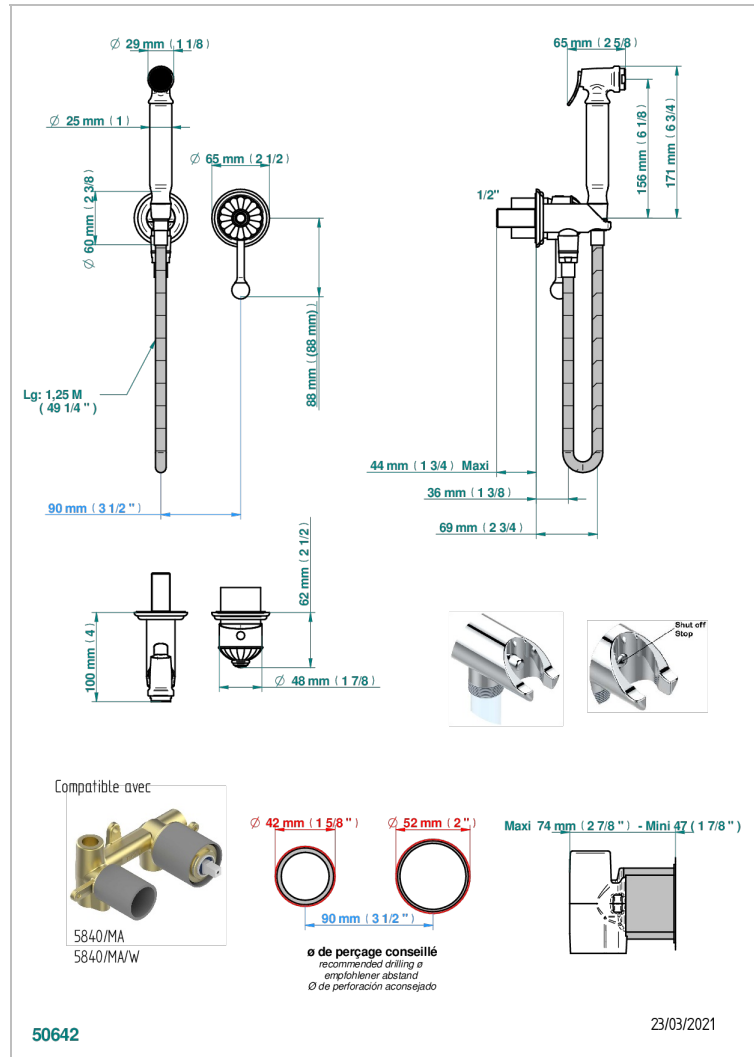

AMBOISE LAPIS LAZULI

A1K-5840/MBG

THG
PARIS

Trim only for WC douche including: trigger spray, wall mounted single lever mixer, reinforced hose (1.25m), wall outlet with integrated elbow with safety stopper

CHARACTERISTIC

- ACS : 19ACCLY412

TECHNICAL SPECS

- Recommandé : 3 bars (max. 5 bars) - Advised : 43,5 psi (max. 72 psi)
- 9,5 l/min à 3 bars (2.5 gpm at 43.5 psi)

STANDARDS

RELATED SKU'S

- Ref. G00-5840/MA Rough parts for concealed wall-mounted mixer with 1/2" outlet