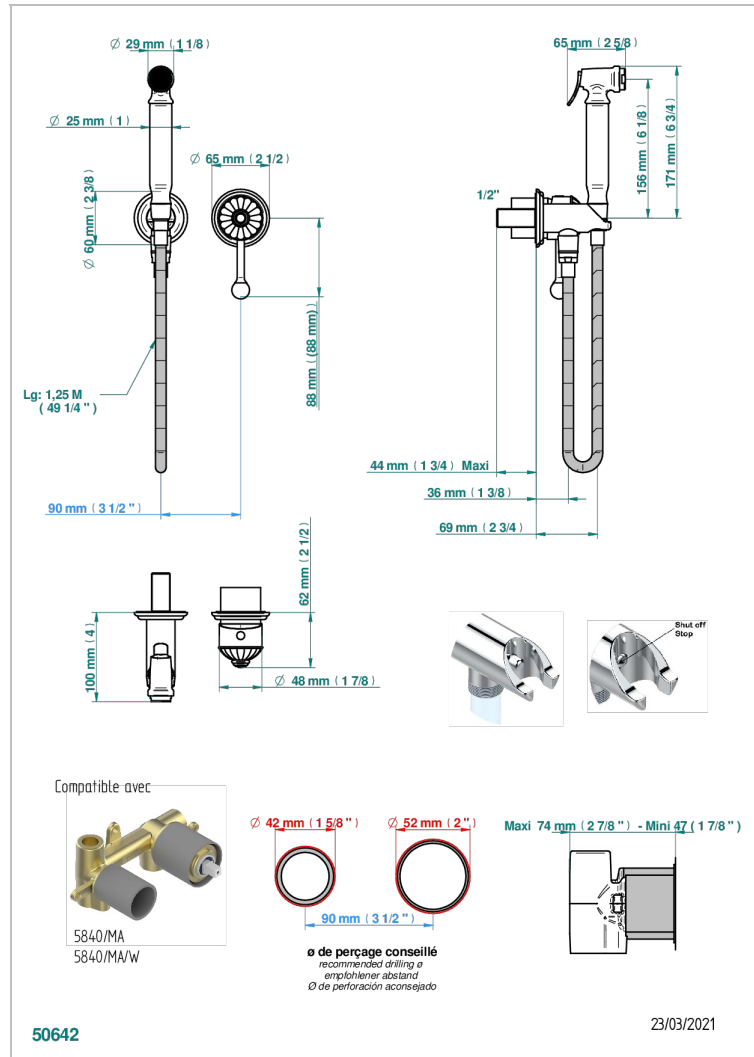

# AMBOISE, LAPIS LAZULI

A1K-5840/MBG

THG  
PARIS

Trim only for WC douche including: trigger spray, wall mounted single lever mixer, reinforced hose (1.25m), wall outlet with integrated elbow with safety stopper

## ÄHNLICHE PRODUKTE

- Ref. G00-5840/MA Up-teil für up-mischer, 1/2"