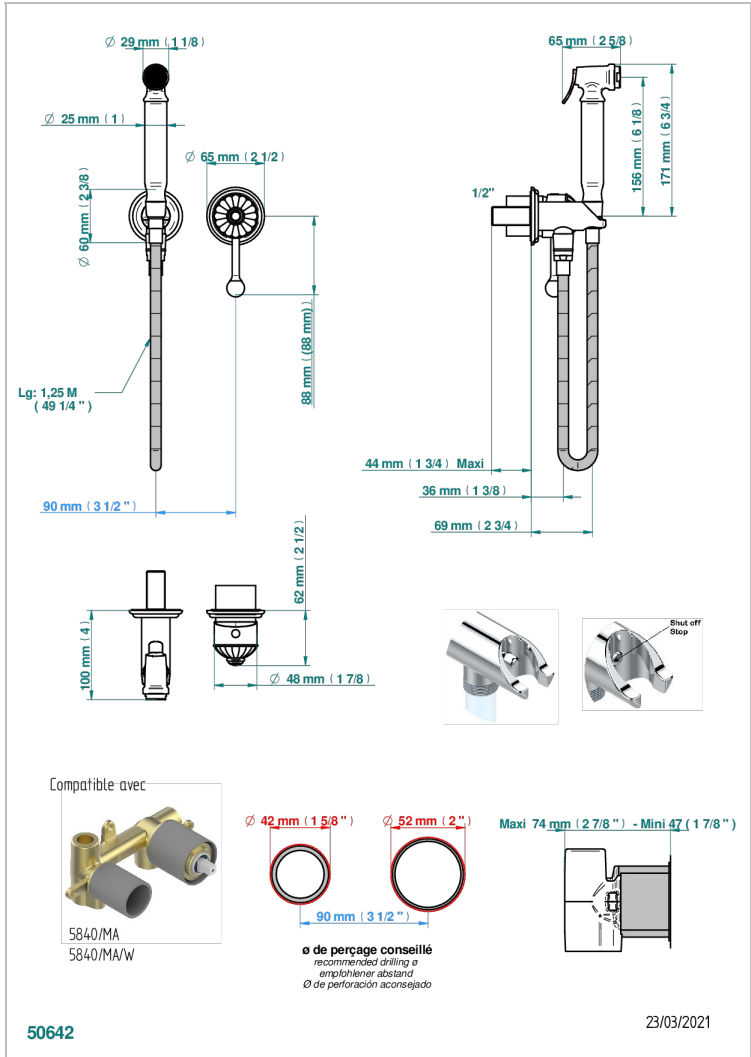

AMBOISE LAPIS LAZULI

A1K-5840/MBG

THG
PARIS

Trim only for WC douche including: trigger spray, wall mounted single lever mixer, reinforced hose (1.25m), wall outlet with integrated elbow with safety stopper

CHARACTERISTIC

- ACS : 19ACCLY412

TECHNICAL SPECS

- Recommandé : 3 bars (max. 5 bars) - Advised : 43,5 psi (max. 72 psi)
- 9,5 l/min à 3 bars (2.5 gpm at 43.5 psi)

STANDARDS

RELATED SKU'S

- Ref. G00-5840/MA Rough parts for concealed wall-mounted mixer with 1/2" outlet