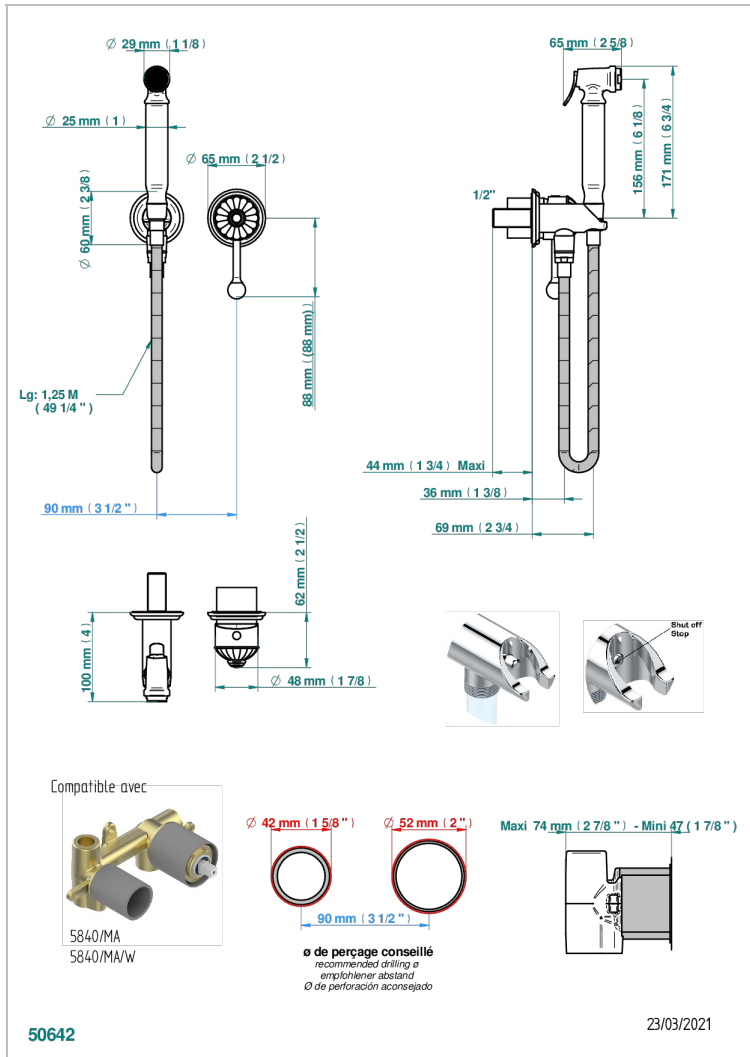

# AMBOISE, LAPIS LAZULI

A1K-5840/MBG

THG  
PARIS

Trim only for WC douche including: trigger spray, wall mounted single lever mixer, reinforced hose (1.25m), wall outlet with integrated elbow with safety stopper

## ÄHNLICHE PRODUKTE

- Ref. G00-5840/MA Up-teil für up-mischer, 1/2"