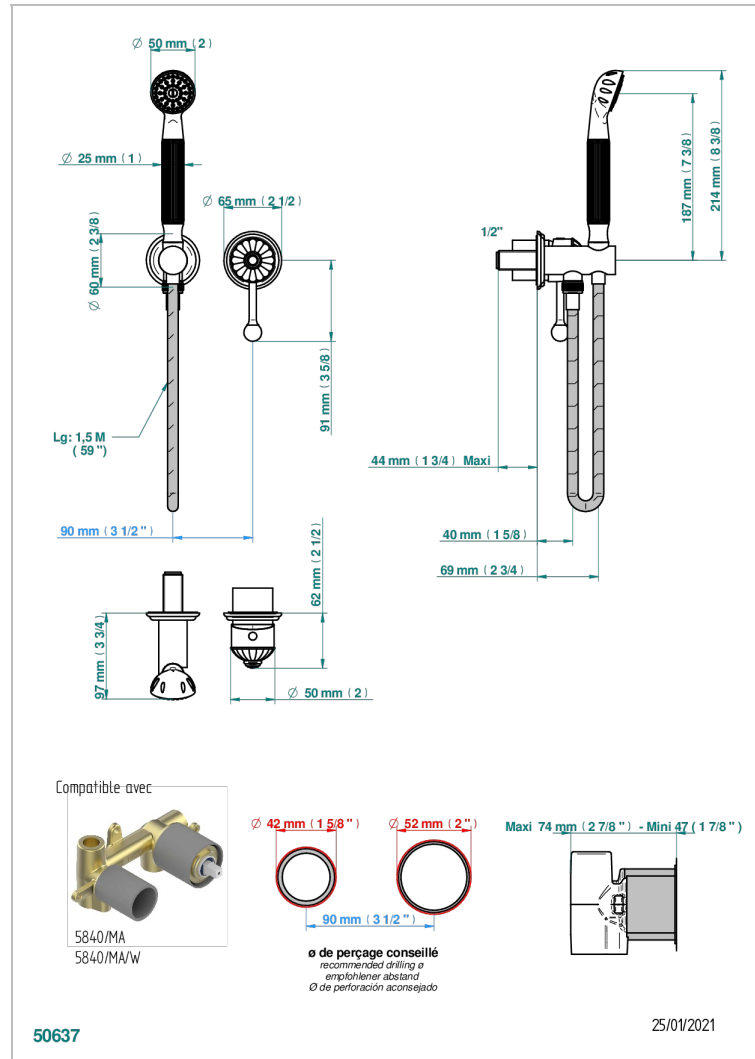

AMBOISE MALACHITE

A1J-6561B

Trim only for wall mixer with complete handshower on hook

CHARACTERISTIC

- Amboise Malachite
- Trim only for wall mixer with complete handshower on hook

TECHNICAL SPECS

- Recommandé : 3 bars (max. 5 bars) - Advised : 43,5 psi (max. 72 psi)
- 9,5 l/min à 3 bars (2.5 gpm at 43.5 psi)

RELATED SKU'S

- Ref. G00-5840/MA Rough parts for concealed wall-mounted mixer with 1/2" outlet

AVAILABLE FINITIONS

Antique nickel - H28
Black ceram - D30
Blush PVD - H62
Brass color PVD - H49
Brown bronze color PVD - F33
Gold color PVD - H52