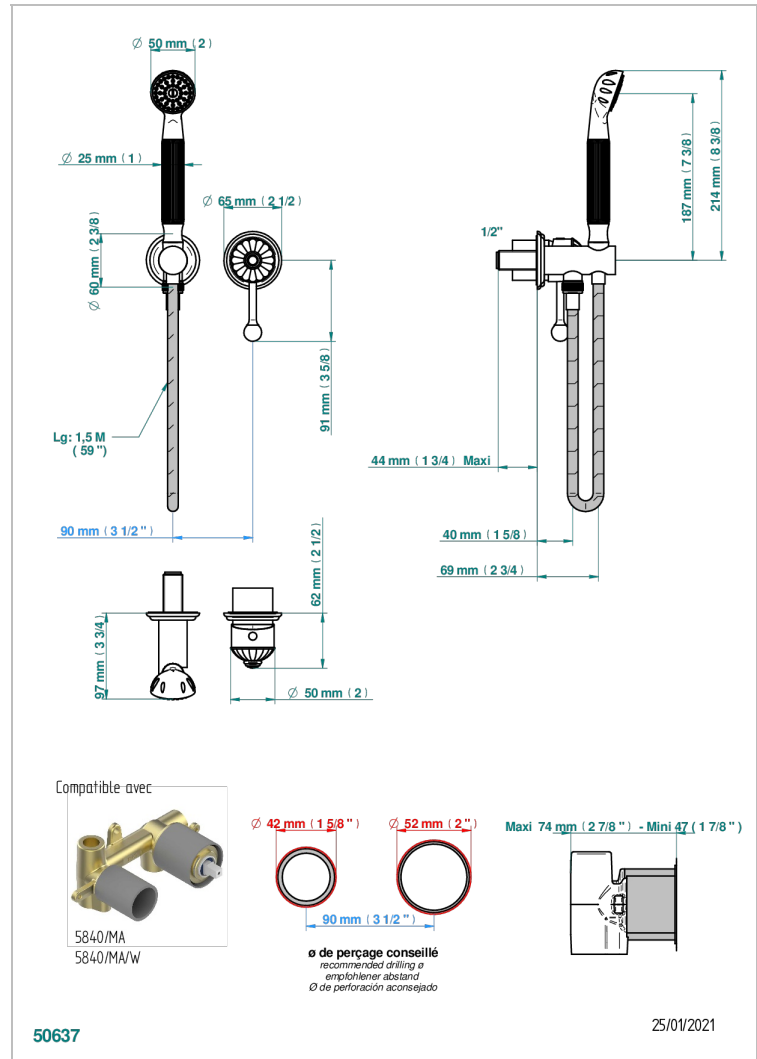

AMBOISE MALACHITE

A1J-6561B

Trim only for wall mixer with complete handshower on hook

THG[®]
PARIS

CHARACTERISTIC

- Amboise Malachite
- Trim only for wall mixer with complete handshower on hook

TECHNICAL SPECS

- Recommandé : 3 bars (max. 5 bars) - Advised : 43,5 psi (max. 72 psi)
- 9,5 l/min à 3 bars (2.5 gpm at 43.5 psi)

RELATED SKU'S

- Ref. G00-5840/MA Rough parts for concealed wall-mounted mixer with 1/2" outlet