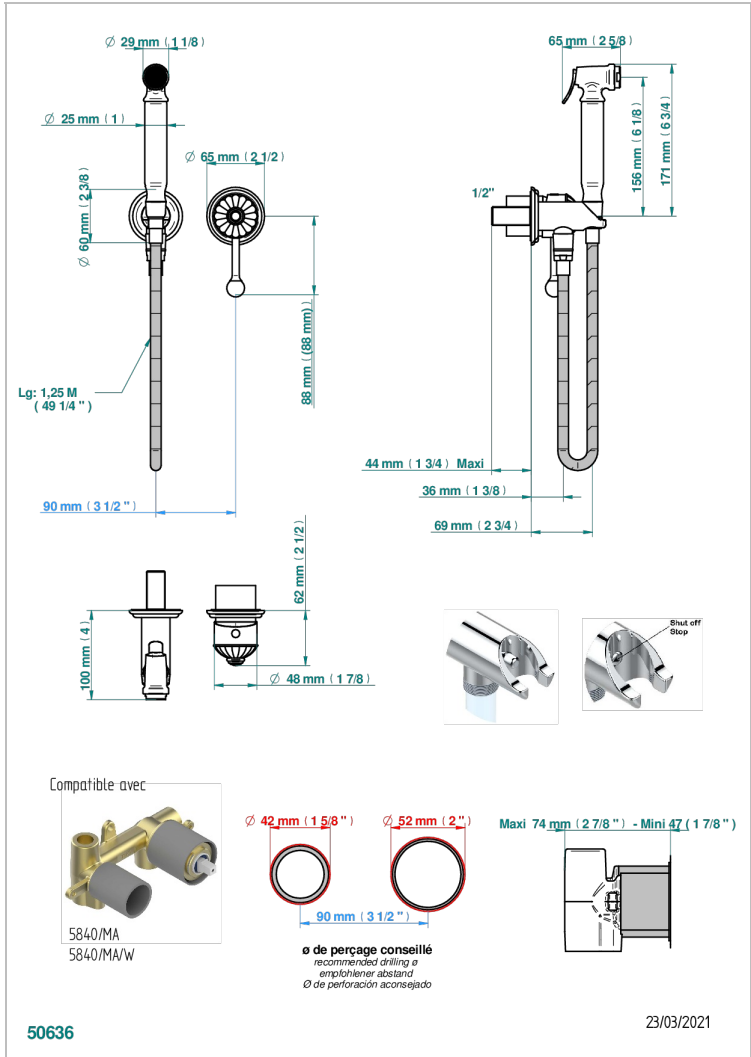

VOGUE MALACHITE

A8M-5840/MBG

THG
PARIS

Trim only for WC douche including: trigger spray, wall mounted single lever mixer, reinforced hose (49 1/4"), wall outlet with integrated elbow with safety stopper

CHARACTERISTIC

- ACS : 19ACCLY412

STANDARDS

RELATED SKU'S

- Ref. G00-5840/MAUS Rough parts for concealed wall-mounted mixer with 1/2" outlet

AVAILABLE FINITIONS

Black ceram - D30
Blush PVD - H62
Brass color PVD - H49
Brown bronze color PVD - F33
Chrome polished - A02
Chrome polished / gold polished - G02