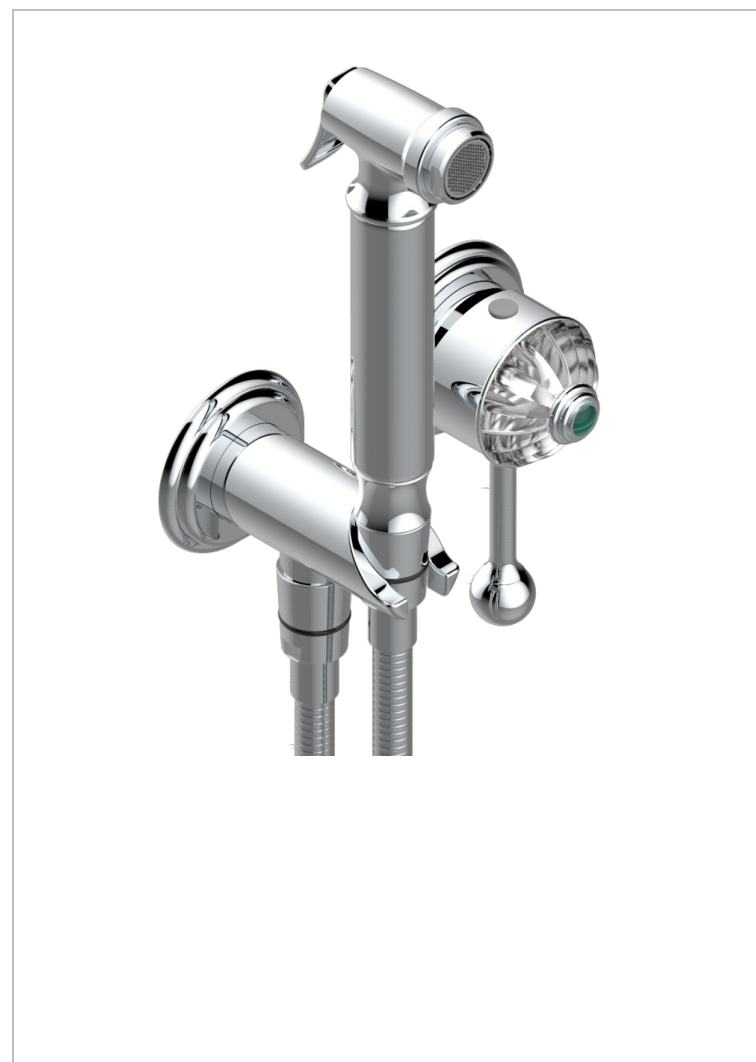

CHEVERNY MALACHITE

A1S-5840/MBG

THG
PARIS

Trim only for WC douche including: trigger spray, wall mounted single lever mixer, reinforced hose (49 1/4"), wall outlet with integrated elbow with safety stopper

CHARACTERISTIC

- ACS : 19ACCLY412

STANDARDS

RELATED SKU'S

- Ref. G00-5840/MAUS Rough parts for concealed wall-mounted mixer with 1/2" outlet

AVAILABLE FINITIONS

Black ceram - D30
Blush PVD - H62
Brass color PVD - H49
Brown bronze color PVD - F33
Chrome polished - A02
Chrome polished / gold polished - G02

Gold color PVD - H52
Gold mat - F07
Gold polished - F01
Graphite PVD - H64
Matt Umber PVD - H67
Matt blush PVD - H60

Matt brass color PVD - H50
Matt brown bronze color PVD - F34
Matt chrome (American satin) - C02
Matt gold color PVD - H53
Matt graphite PVD - H65
Matt nickel (American satin) - C01

Matt nickel color PVD - H56
Nickel antique / Sovereign - H28
Nickel color PVD - H55
Nickel polished - B01
Soft gold - F30
Soft matt gold - F31

Umber PVD - H66