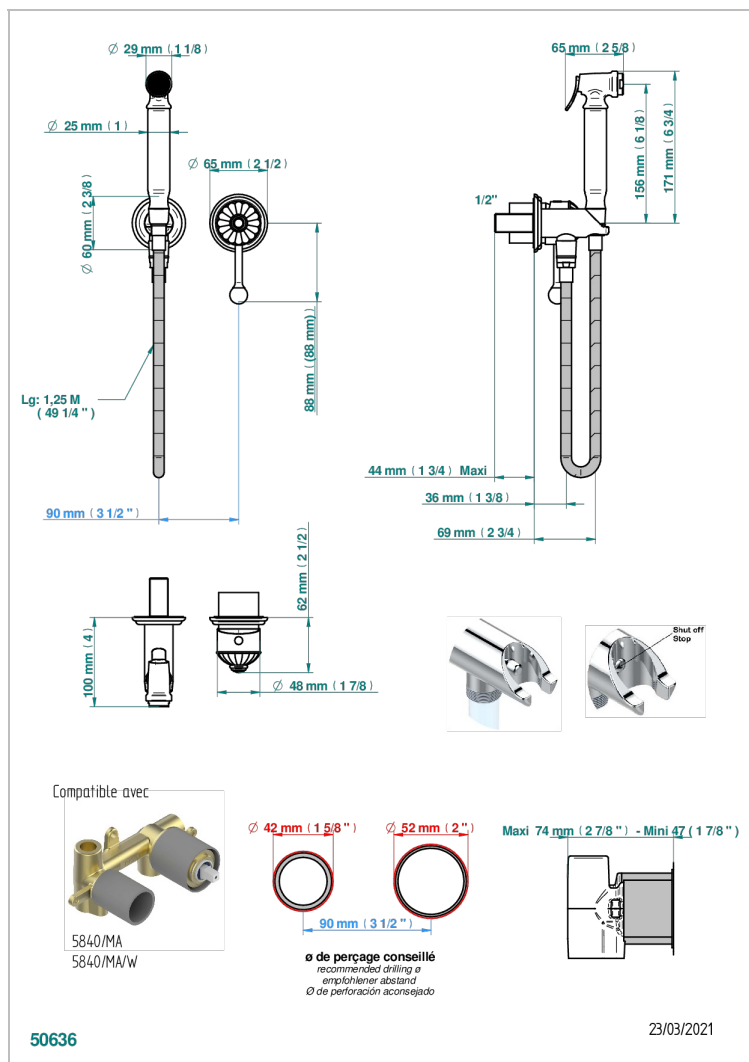

CHEVERNY MALACHITE

A1S-5840/MBG

THG
PARIS

Trim only for WC douche including: trigger spray, wall mounted single lever mixer, reinforced hose (49 1/4"), wall outlet with integrated elbow with safety stopper

CHARACTERISTIC

- ACS : 19ACCLY412

STANDARDS

RELATED SKU'S

- Ref. G00-5840/MAUS Rough parts for concealed wall-mounted mixer with 1/2" outlet

AVAILABLE FINITIONS

Black ceram - D30
Blush PVD - H62
Brass color PVD - H49
Brown bronze color PVD - F33
Chrome polished - A02
Chrome polished / gold polished - G02

Matt nickel color PVD - H56
Nickel antique / Sovereign - H28
Nickel color PVD - H55
Nickel polished - B01
Soft gold - F30
Soft matt gold - F31

Umber PVD - H66