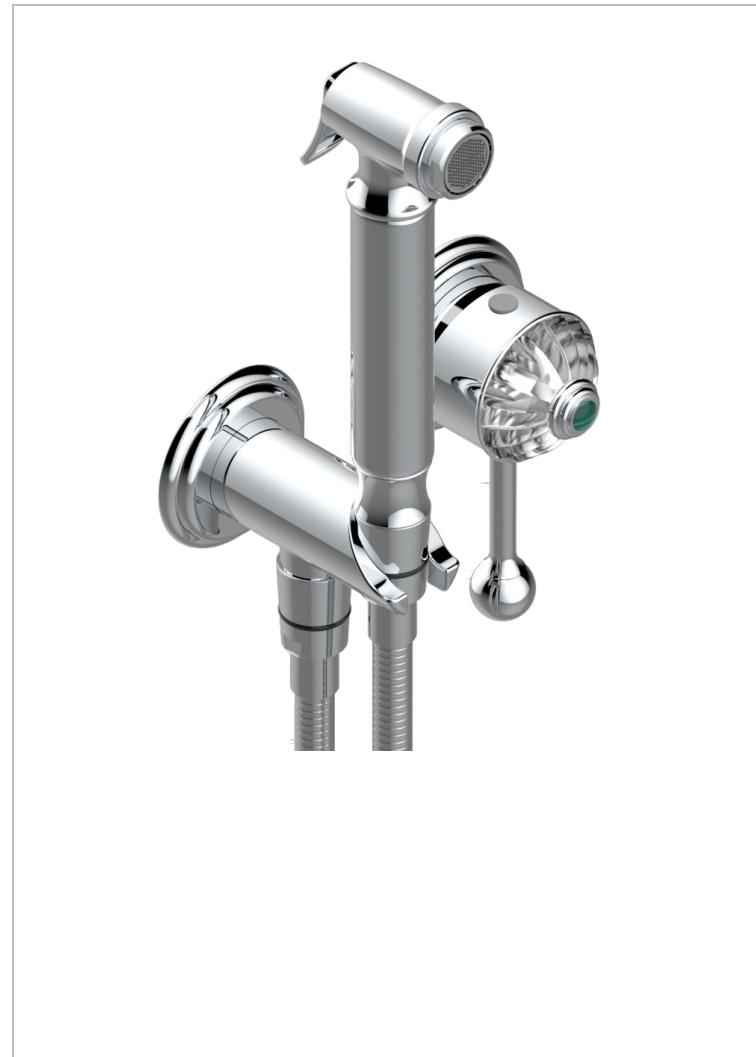

CHEVERNY MALACHITE

A1S-5840/MBG

THG
PARIS

Trim only for WC douche including: trigger spray, wall mounted single lever mixer, reinforced hose (1.25m), wall outlet with integrated elbow with safety stopper

CHARACTERISTIC

- ACS : 19ACCLY412

TECHNICAL SPECS

- Recommandé : 3 bars (max. 5 bars) - Advised : 43,5 psi (max. 72 psi)
- 9,5 l/min à 3 bars (2.5 gpm at 43.5 psi)

STANDARDS

RELATED SKU'S

- Ref. G00-5840/MA/W Rough parts for concealed wall-mounted mixer with 1/2" outlet, for WC douche - WRAS approved

AVAILABLE FINITIONS

Antique nickel - H28
Black ceram - D30
Blush PVD - H62
Brass color PVD - H49
Brown bronze color PVD - F33
Gold color PVD - H52

Graphite PVD - H64
Matt Umber PVD - H67
Matt blush PVD - H60
Matt brass color PVD - H50
Matt brown bronze color PVD - F34
Matt chrome - C02