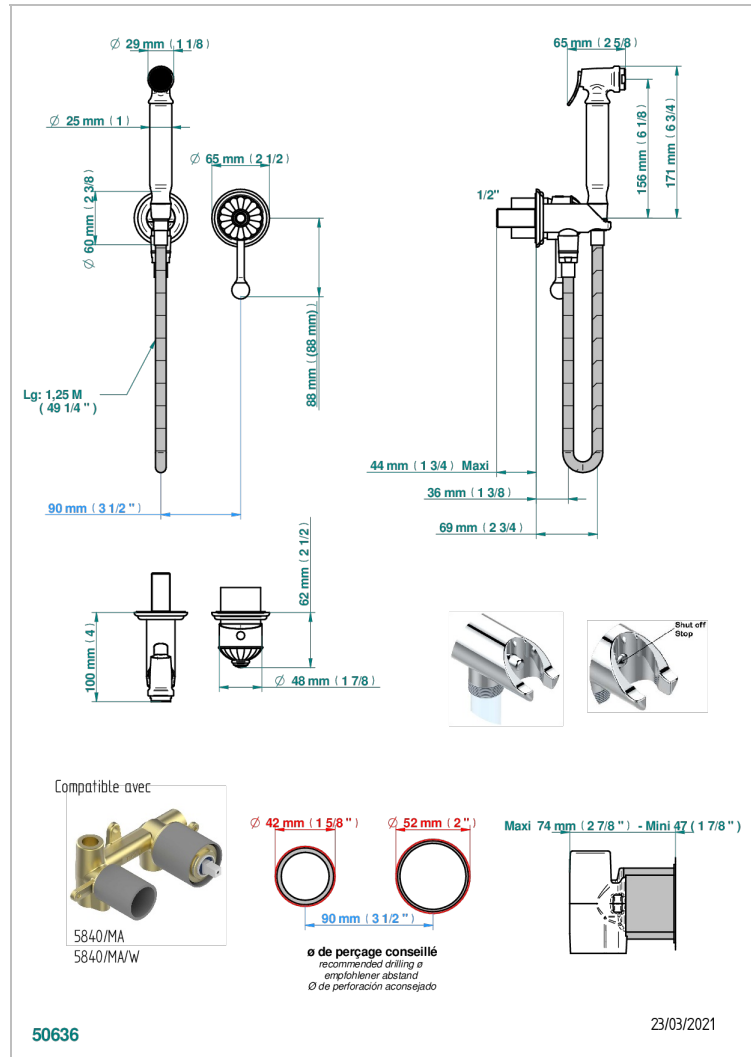

CHEVERNY MALACHITE

A1S-5840/MBG

THG
PARIS

Trim only for WC douche including: trigger spray, wall mounted single lever mixer, reinforced hose (1.25m), wall outlet with integrated elbow with safety stopper

CHARACTERISTIC

- ACS : 19ACCLY412

TECHNICAL SPECS

- Recommandé : 3 bars (max. 5 bars) - Advised : 43,5 psi (max. 72 psi)
- 9,5 l/min à 3 bars (2.5 gpm at 43.5 psi)

STANDARDS

RELATED SKU'S

- Ref. G00-5840/MA/W Rough parts for concealed wall-mounted mixer with 1/2" outlet, for WC douche - WRAS approved