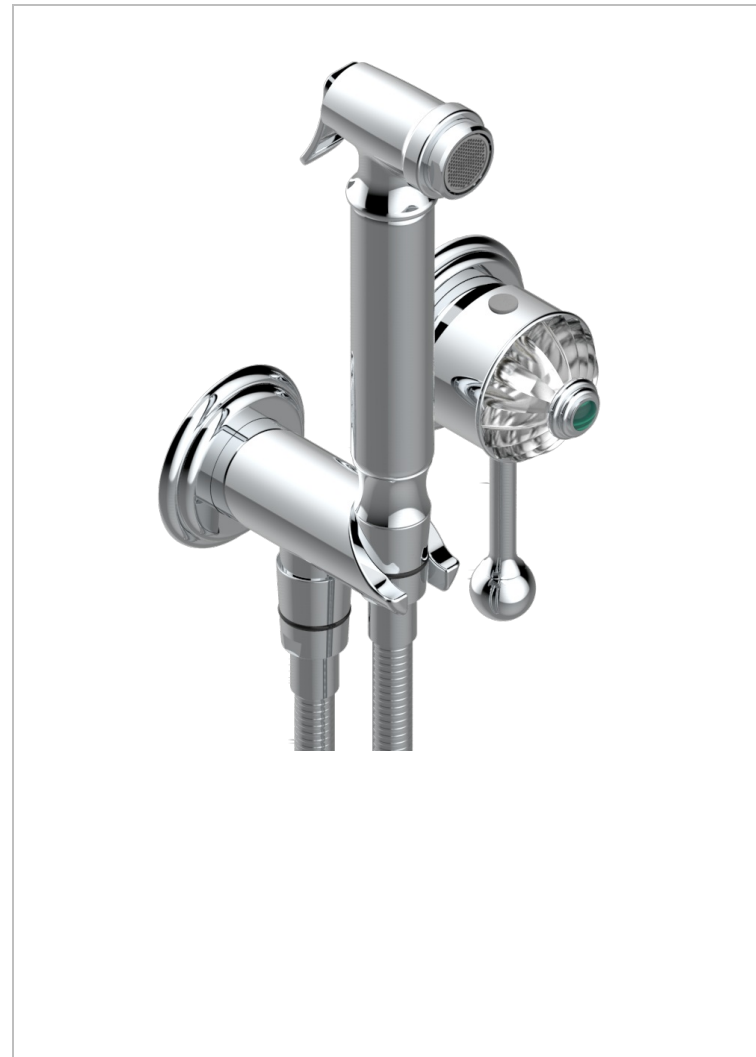

CHEVERNY MALACHITE

A1S-5840/MBG

THG
PARIS

Trim only for WC douche including: trigger spray, wall mounted single lever mixer, reinforced hose (1.25m), wall outlet with integrated elbow with safety stopper

CHARACTERISTIC

- ACS : 19ACCLY412

STANDARDS

TECHNICAL SPECS

- Recommandé : 3 bars (max. 5 bars) - Advised : 43,5 psi (max. 72 psi)
- 9,5 l/min à 3 bars (2.5 gpm at 43.5 psi)

RELATED SKU'S

- Ref. G00-5840/MA Rough parts for concealed wall-mounted mixer with 1/2" outlet

AVAILABLE FINITIONS

Antique nickel - H28
Black ceram - D30
Blush PVD - H62
Brass color PVD - H49
Brown bronze color PVD - F33
Gold color PVD - H52

Graphite PVD - H64
Matt Umber PVD - H67
Matt blush PVD - H60
Matt brass color PVD - H50
Matt brown bronze color PVD - F34
Matt chrome - C02