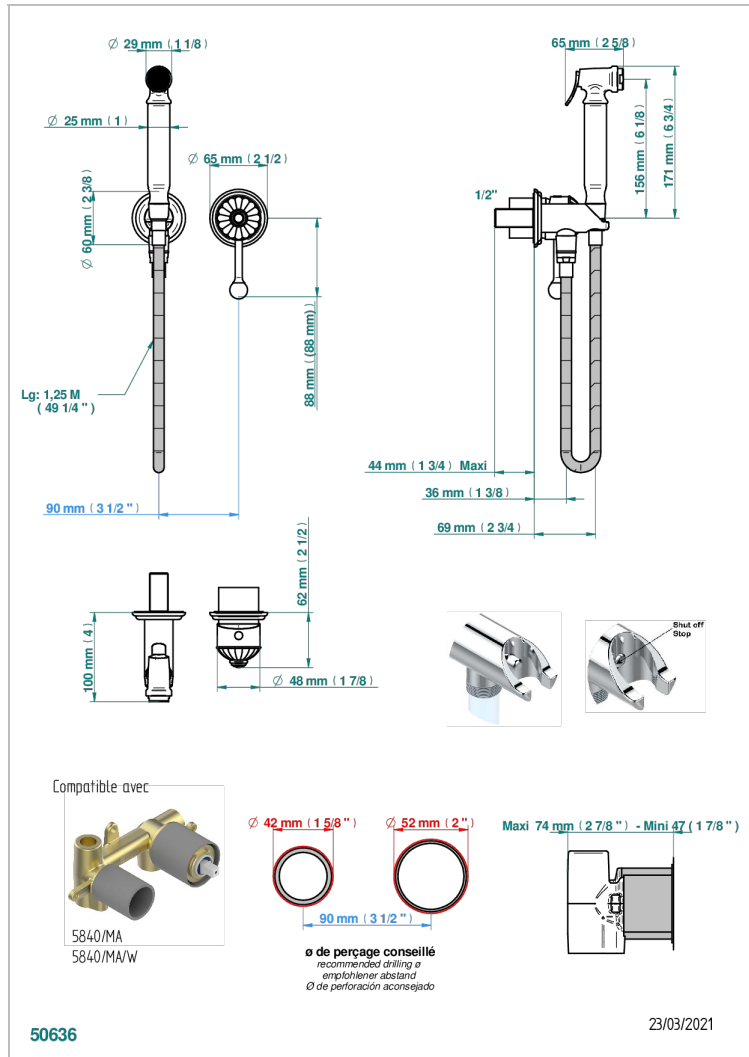

CHEVERNY MALACHITE

A1S-5840/MBG

THG
PARIS

Trim only for WC douche including: trigger spray, wall mounted single lever mixer, reinforced hose (1.25m), wall outlet with integrated elbow with safety stopper

CHARACTERISTIC

- ACS : 19ACCLY412

STANDARDS

TECHNICAL SPECS

- Recommandé : 3 bars (max. 5 bars) - Advised : 43,5 psi (max. 72 psi)
- 9,5 l/min à 3 bars (2.5 gpm at 43.5 psi)

RELATED SKU'S

- Ref. G00-5840/MA Rough parts for concealed wall-mounted mixer with 1/2" outlet