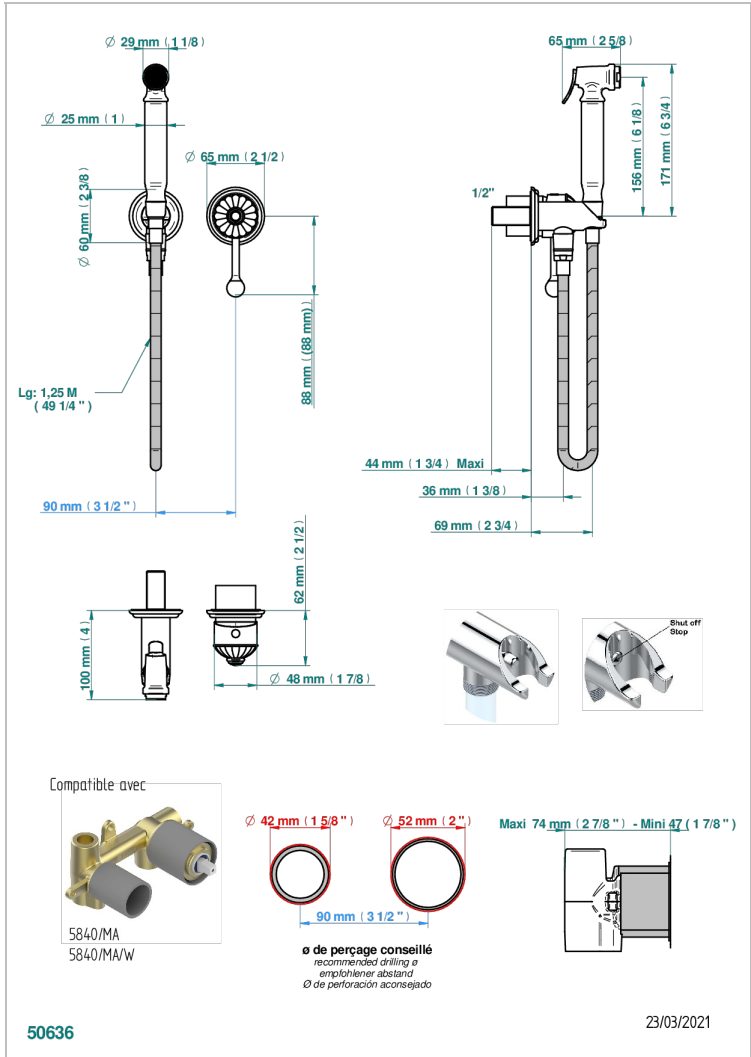

# AMBOISE MALACHITE

A1J-5840/MBG

THG  
PARIS

Trim only for WC douche including: trigger spray, wall mounted single lever mixer, reinforced hose (49 1/4"), wall outlet with integrated elbow with safety stopper

## CHARACTERISTIC

- ACS : 19ACCLY412

## TECHNICAL SPECS

- Recommandé : 3 bars (max. 5 bars) - Advised : 43,5 psi (max. 72 psi)
- 9,5 l/min à 3 bars (2.5 gpm at 43.5 psi)

## RELATED SKU'S

- Ref. G00-5840/MAUS Rough parts for concealed wall-mounted mixer with 1/2" outlet