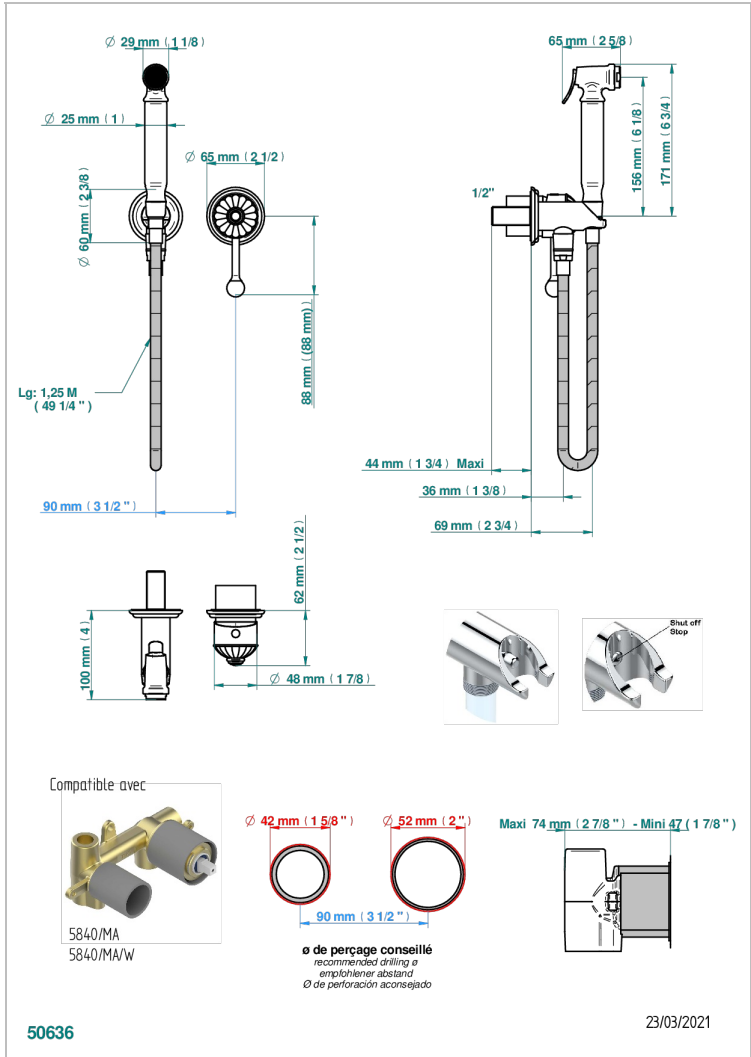

# AMBOISE MALACHITE

A1J-5840/MBG

THG  
PARIS

Trim only for WC douche including: trigger spray, wall mounted single lever mixer, reinforced hose (1.25m), wall outlet with integrated elbow with safety stopper

## CHARACTERISTIC

- ACS : 19ACCLY412

## TECHNICAL SPECS

- Recommandé : 3 bars (max. 5 bars) - Advised : 43,5 psi (max. 72 psi)
- 9,5 l/min à 3 bars (2.5 gpm at 43.5 psi)

## RELATED SKU'S

- Ref. G00-5840/MA/W Rough parts for concealed wall-mounted mixer with 1/2" outlet, for WC douche - WRAS approved