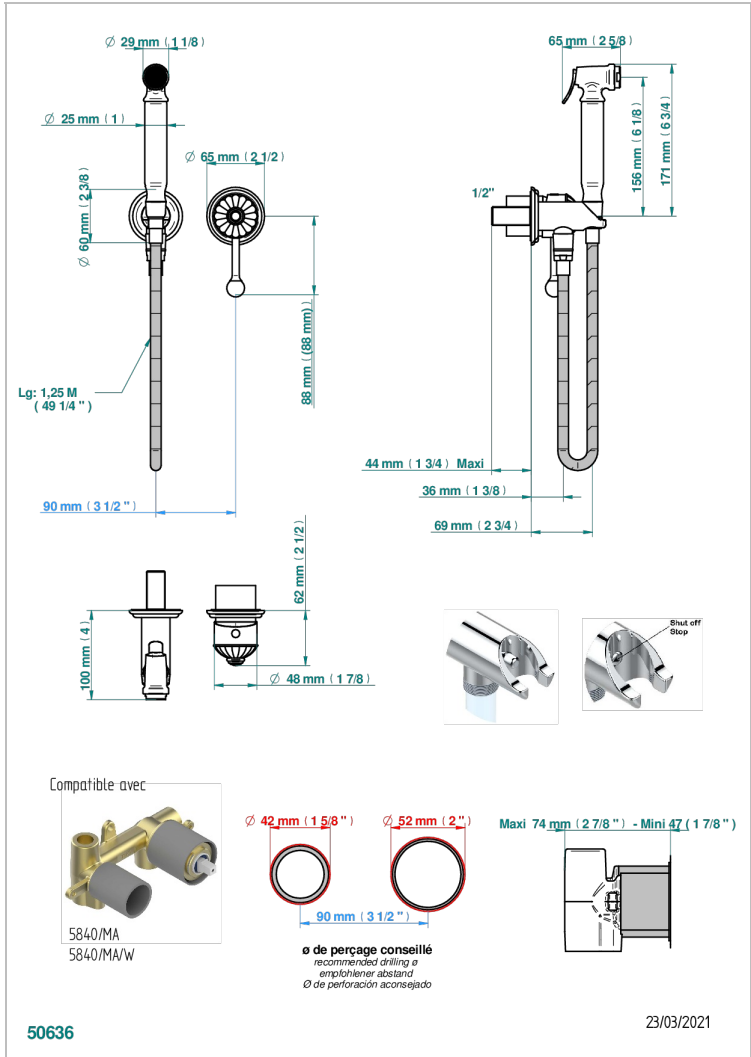

AMBOISE MALACHITE

A1J-5840/MBG

THG
PARIS

Trim only for WC douche including: trigger spray, wall mounted single lever mixer, reinforced hose (1.25m), wall outlet with integrated elbow with safety stopper

CHARACTERISTIC

- ACS : 19ACCLY412

TECHNICAL SPECS

- Recommandé : 3 bars (max. 5 bars) - Advised : 43,5 psi (max. 72 psi)
- 9,5 l/min à 3 bars (2.5 gpm at 43.5 psi)

STANDARDS

RELATED SKU'S

- Ref. G00-5840/MA Rough parts for concealed wall-mounted mixer with 1/2" outlet