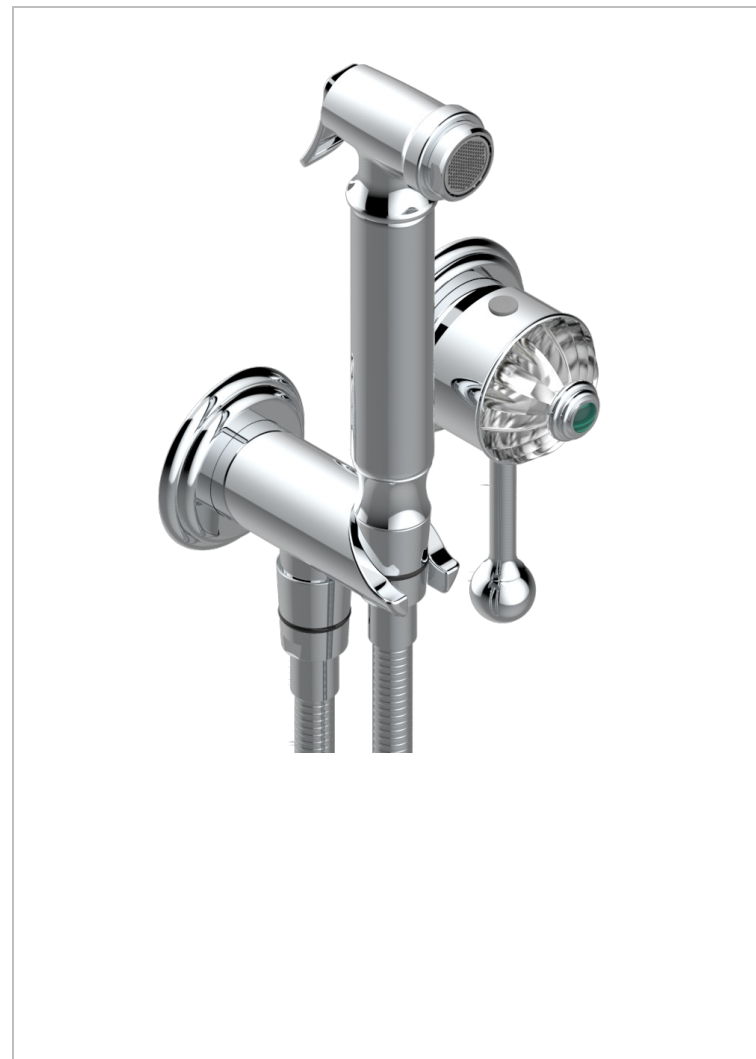

AMBOISE, MALACHIT

A1J-5840/MBG

THG
PARIS

Trim only for WC douche including: trigger spray, wall mounted single lever mixer, reinforced hose (1.25m), wall outlet with integrated elbow with safety stopper

EIGENSCHAFTEN

- ACS : 19ACCLY412

ZERTIFIZIERUNGEN

ÄHNLICHE PRODUKTE

- Ref. G00-5840/MA Up-teil für up-mischer, 1/2"

VERFÜGBARE OBERFLÄCHEN

Altnickel - H28	Gold - F01	Pvd bronze braun - F33	Pvd messing - H49	Silbernickel - B01
Blassgold - F30	Gold matt - F07	Pvd bronze braun matt - F34	Pvd messing matt - H50	
Blassgold matt unlackiert - F31	Mattschwarz keramik - D30	Pvd gold - H52	Pvd nickel - H55	
Chrom - A02	Nickel matt - C01	Pvd gold matt - H53	Pvd nickel matt - H56	
Chrom / gold - G02	Pvd blush - H62	Pvd graphite - H64	Pvd umber - H66	
Chrom matt - C02	Pvd blush matt - H60	Pvd graphite matt - H65	Pvd umber matt - H67	