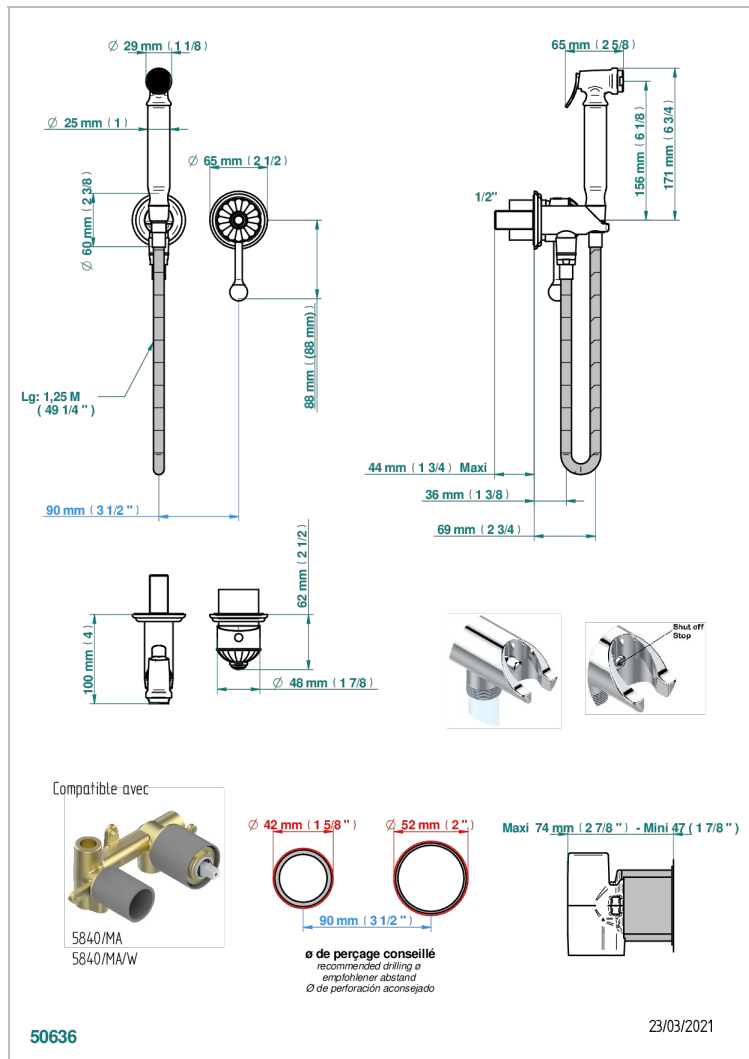

AMBOISE, MALACHIT

A1J-5840/MBG

THG
PARIS

Trim only for WC douche including: trigger spray, wall mounted single lever mixer, reinforced hose (1.25m), wall outlet with integrated elbow with safety stopper

EIGENSCHAFTEN

- ACS : 19ACCLY412

ZERTIFIZIERUNGEN

ÄHNLICHE PRODUKTE

- Ref. G00-5840/MA Up-teil für up-mischer, 1/2"

VERFÜGBARE OBERFLÄCHEN

Altnickel - H28	Gold - F01	Pvd bronze braun - F33	Pvd messing - H49	Silbernickel - B01
Blassgold - F30	Gold matt - F07	Pvd bronze braun matt - F34	Pvd messing matt - H50	
Blassgold matt unlackiert - F31	Mattschwarz keramik - D30	Pvd gold - H52	Pvd nickel - H55	
Chrom - A02	Nickel matt - C01	Pvd gold matt - H53	Pvd nickel matt - H56	
Chrom / gold - G02	Pvd blush - H62	Pvd graphite - H64	Pvd umber - H66	
Chrom matt - C02	Pvd blush matt - H60	Pvd graphite matt - H65	Pvd umber matt - H67	