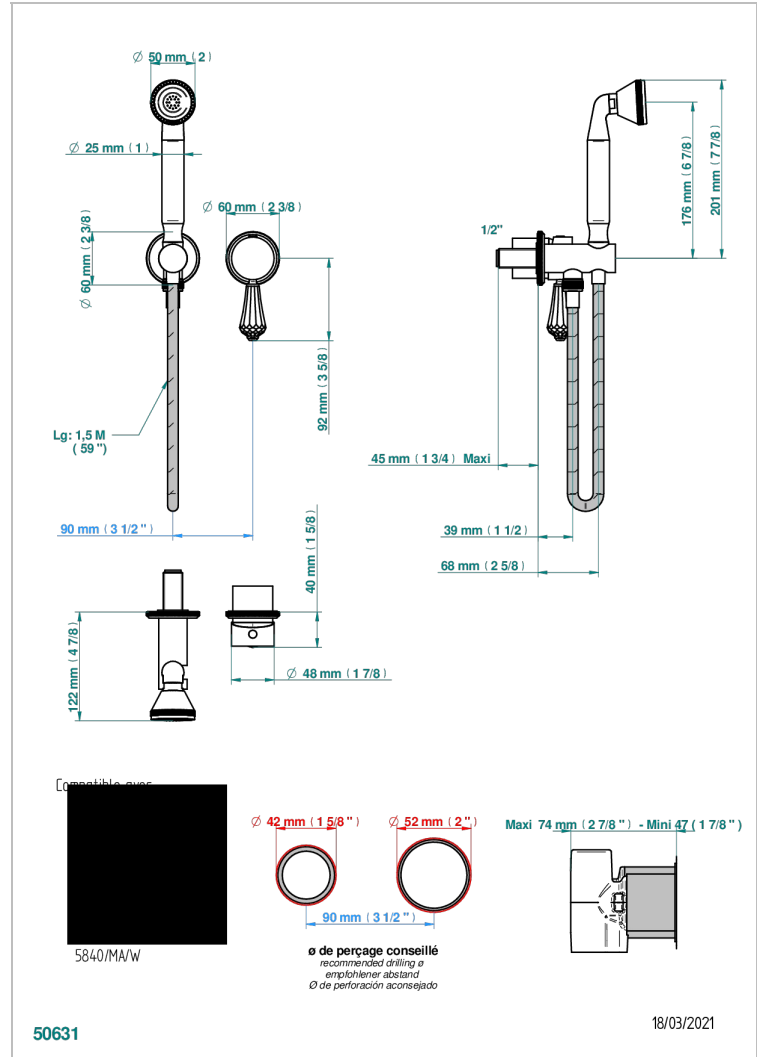

TRADITION CRYSTAL

A59-6561B

Trim only for wall mixer with complete handshower on hook

CHARACTERISTIC

- Tradition Crystal
- Trim only for wall mixer with complete handshower on hook

TECHNICAL SPECS

- Recommandé : 3 bars (max. 5 bars) - Advised : 43,5 psi (max. 72 psi)
- 9,5 l/min à 3 bars (2.5 gpm at 43.5 psi)

RELATED SKU'S

- Ref. G00-5840/MA Rough parts for concealed wall-mounted mixer with 1/2" outlet

AVAILABLE FINITIONS

Antique nickel - H28
Black ceram - D30
Blush PVD - H62
Brass color PVD - H49
Brown bronze color PVD - F33
Gold color PVD - H52