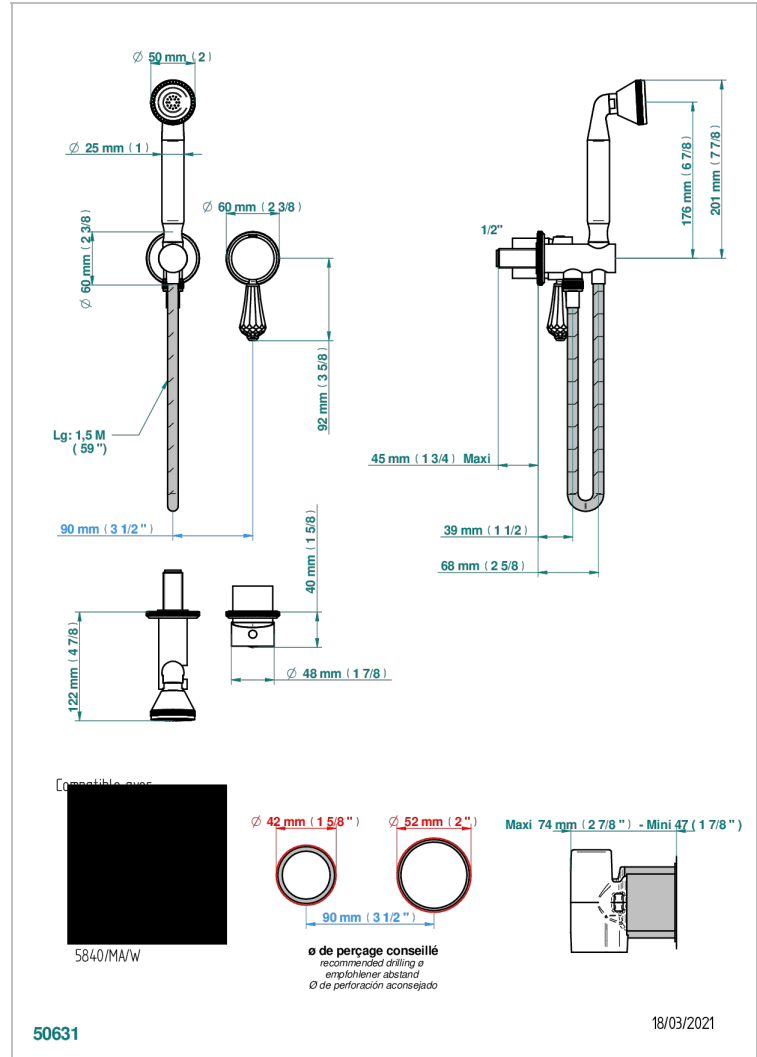

ART DECO CRYSTAL

A56-6561B

Trim only for wall mixer with complete handshower on hook

CHARACTERISTIC

- Art Déco Crystal
- Trim only for wall mixer with complete handshower on hook

TECHNICAL SPECS

- Recommandé : 3 bars (max. 5 bars) - Advised : 43,5 psi (max. 72 psi)
- 9,5 l/min à 3 bars (2.5 gpm at 43.5 psi)

RELATED SKU'S

- Ref. G00-5840/MA Rough parts for concealed wall-mounted mixer with 1/2" outlet

AVAILABLE FINITIONS

Antique nickel - H28
Black ceram - D30
Blush PVD - H62
Brass color PVD - H49
Brown bronze color PVD - F33
Gold color PVD - H52