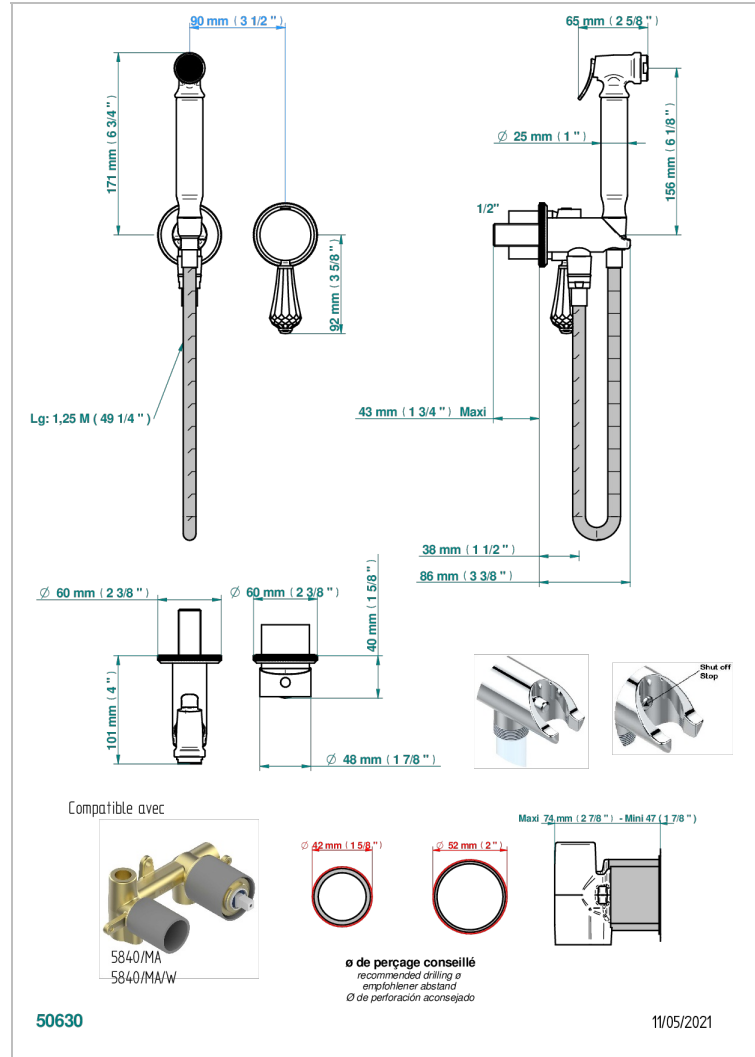

TRADITION CRYSTAL

A59-5840/MBG

THG[®]
PARIS

Trim only for WC douche including: trigger spray, wall mounted single lever mixer, reinforced hose (49 1/4"), wall outlet with integrated elbow with safety stopper

CHARACTERISTIC

- ACS : 19ACCLY412

STANDARDS

RELATED SKU'S

- Ref. G00-5840/MAUS Rough parts for concealed wall-mounted mixer with 1/2" outlet

AVAILABLE FINITIONS

Black ceram - D30
Blush PVD - H62
Brass color PVD - H49
Brown bronze color PVD - F33
Chrome polished - A02
Chrome polished / gold polished - G02