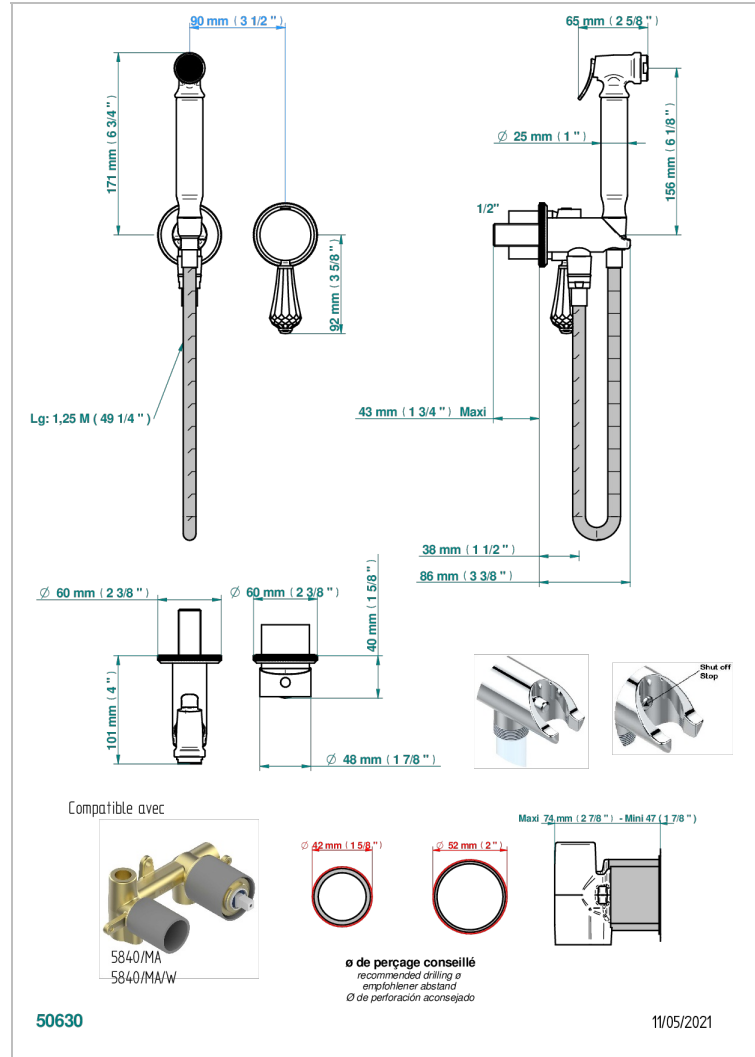

TRADITION CRYSTAL

A59-5840/MBG

THG[®]
PARIS

Trim only for WC douche including: trigger spray, wall mounted single lever mixer, reinforced hose (1.25m), wall outlet with integrated elbow with safety stopper

CHARACTERISTIC

- ACS : 19ACCLY412

STANDARDS

RELATED SKU'S

- Ref. G00-5840/MA Rough parts for concealed wall-mounted mixer with 1/2" outlet

AVAILABLE FINITIONS

Antique nickel - H28
Black ceram - D30
Blush PVD - H62
Brass color PVD - H49
Brown bronze color PVD - F33
Gold color PVD - H52