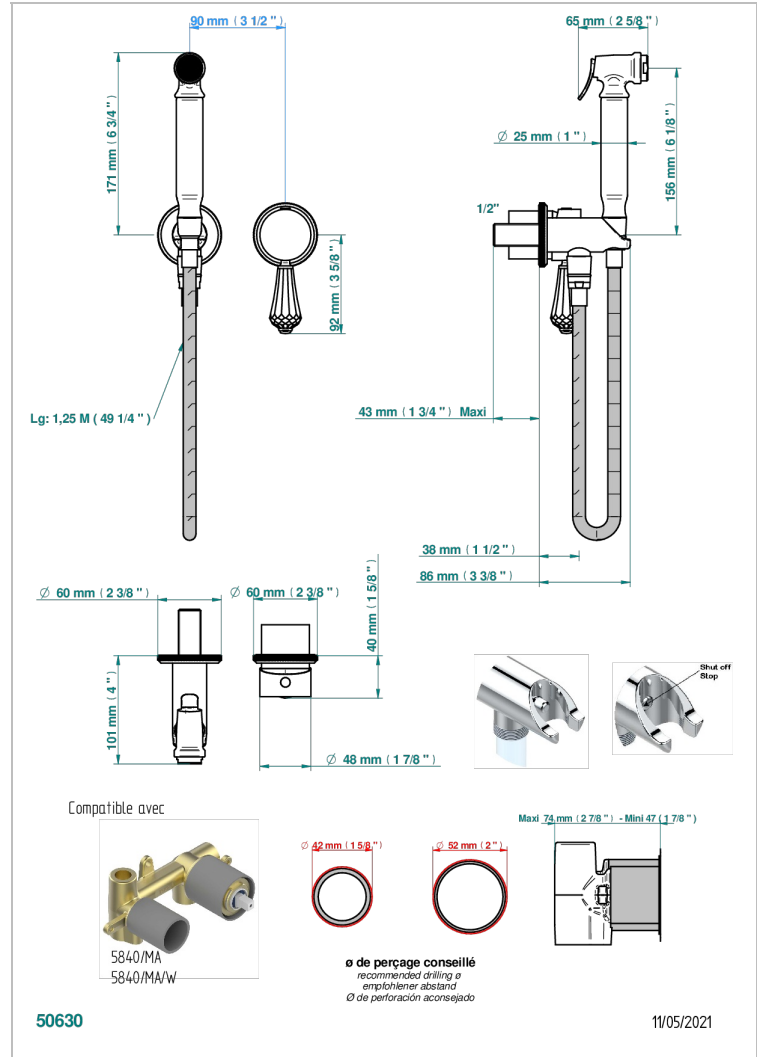

ART DECO CRYSTAL

A56-5840/MBG

THG[®]
PARIS

Trim only for WC douche including: trigger spray, wall mounted single lever mixer, reinforced hose (1.25m), wall outlet with integrated elbow with safety stopper

CHARACTERISTIC

- ACS : 19ACCLY412

TECHNICAL SPECS

- Recommandé : 3 bars (max. 5 bars) - Advised : 43,5 psi (max. 72 psi)
- 9,5 l/min à 3 bars (2.5 gpm at 43.5 psi)

STANDARDS

RELATED SKU'S

- Ref. G00-5840/MA Rough parts for concealed wall-mounted mixer with 1/2" outlet