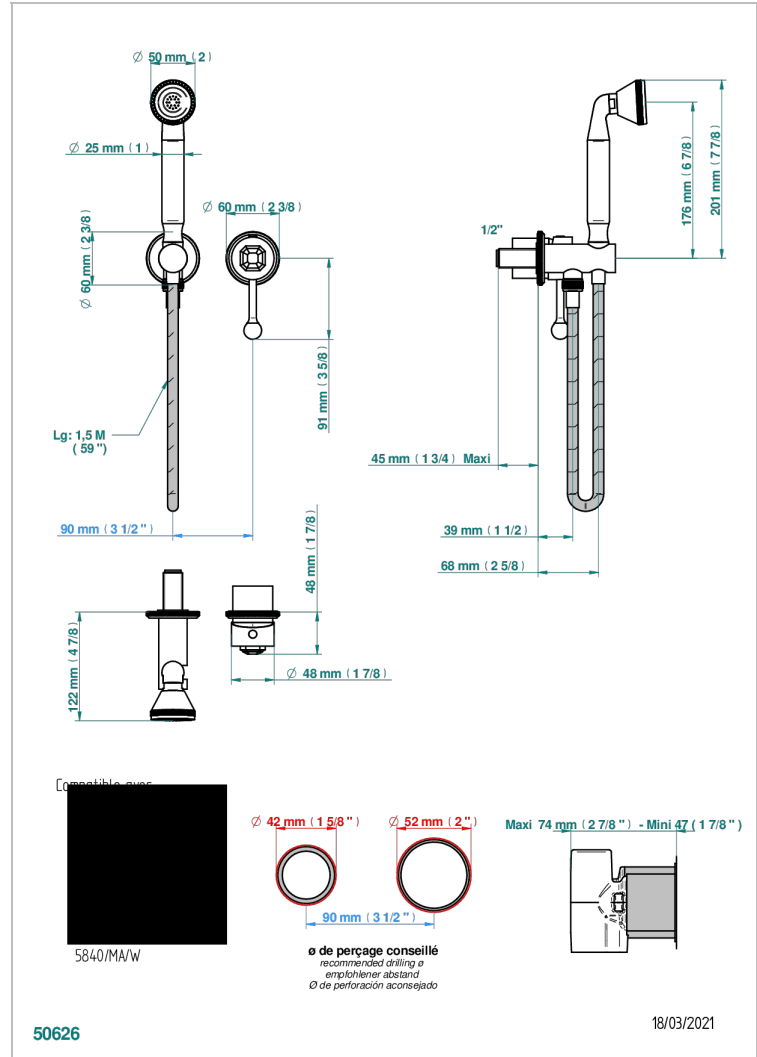

TRADITION WITH LEVER

A58-6561B

Trim only for wall mixer with complete handshower on hook

THG[®]
PARIS

CHARACTERISTIC

- Tradition with lever
- Trim only for wall mixer with complete handshower on hook

TECHNICAL SPECS

- Recommandé : 3 bars (max. 5 bars) - Advised : 43,5 psi (max. 72 psi)
- 9,5 l/min à 3 bars (2.5 gpm at 43.5 psi)

RELATED SKU'S

- Ref. G00-5840/MA Rough parts for concealed wall-mounted mixer with 1/2" outlet