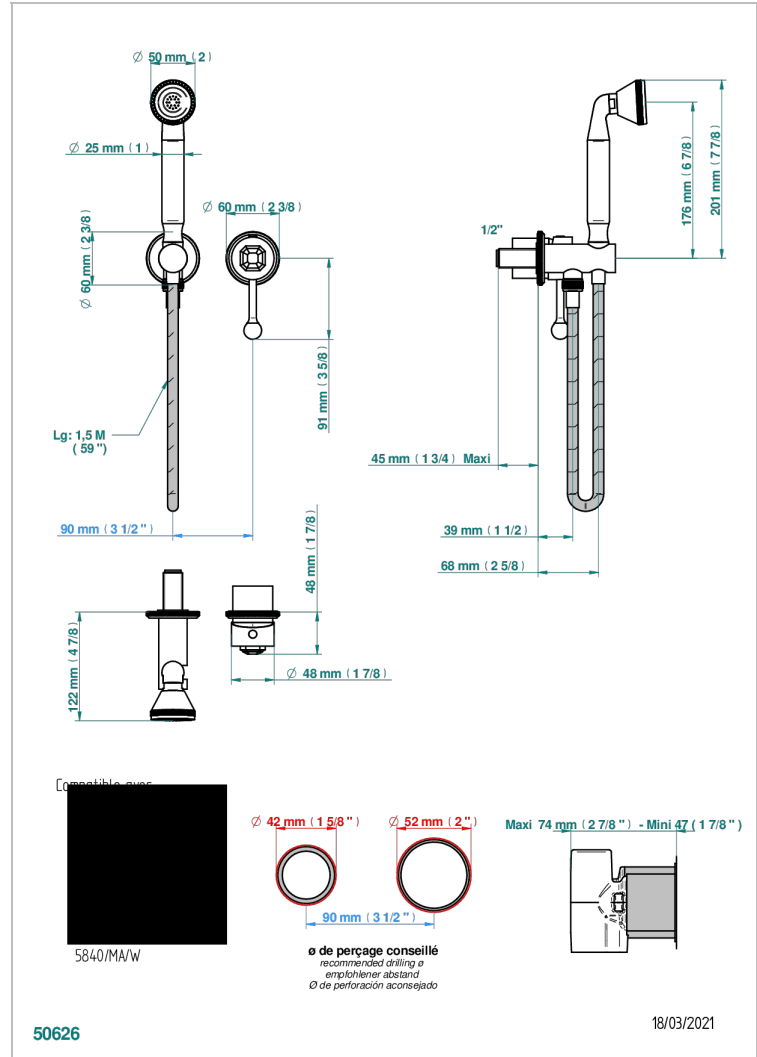

ART DECO WITH LEVER

A55-6561B

Trim only for wall mixer with complete handshower on hook

CHARACTERISTIC

- Art Déco with lever
- Trim only for wall mixer with complete handshower on hook

TECHNICAL SPECS

- Recommandé : 3 bars (max. 5 bars) - Advised : 43,5 psi (max. 72 psi)
- 9,5 l/min à 3 bars (2.5 gpm at 43.5 psi)

RELATED SKU'S

- Ref. G00-5840/MA Rough parts for concealed wall-mounted mixer with 1/2" outlet

AVAILABLE FINITIONS

Antique nickel - H28
Black ceram - D30
Blush PVD - H62
Brass color PVD - H49
Brown bronze color PVD - F33
Gold color PVD - H52