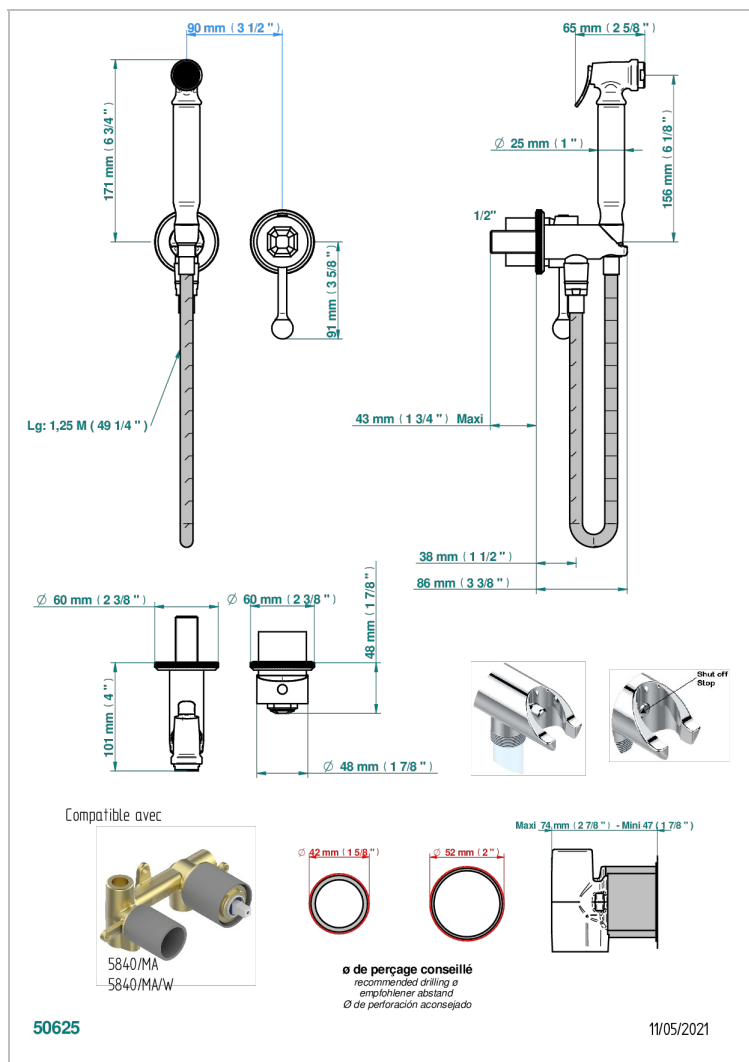

# TRADITION WITH LEVER HANDLES

A58-5840/MBG

Trim only for WC douche including: trigger spray, wall mounted single lever mixer, reinforced hose (49 1/4"), wall outlet with integrated elbow with safety stopper

## RELATED SKU'S

- Ref. G00-5840/MAUS Rough parts for concealed wall-mounted mixer with 1/2" outlet