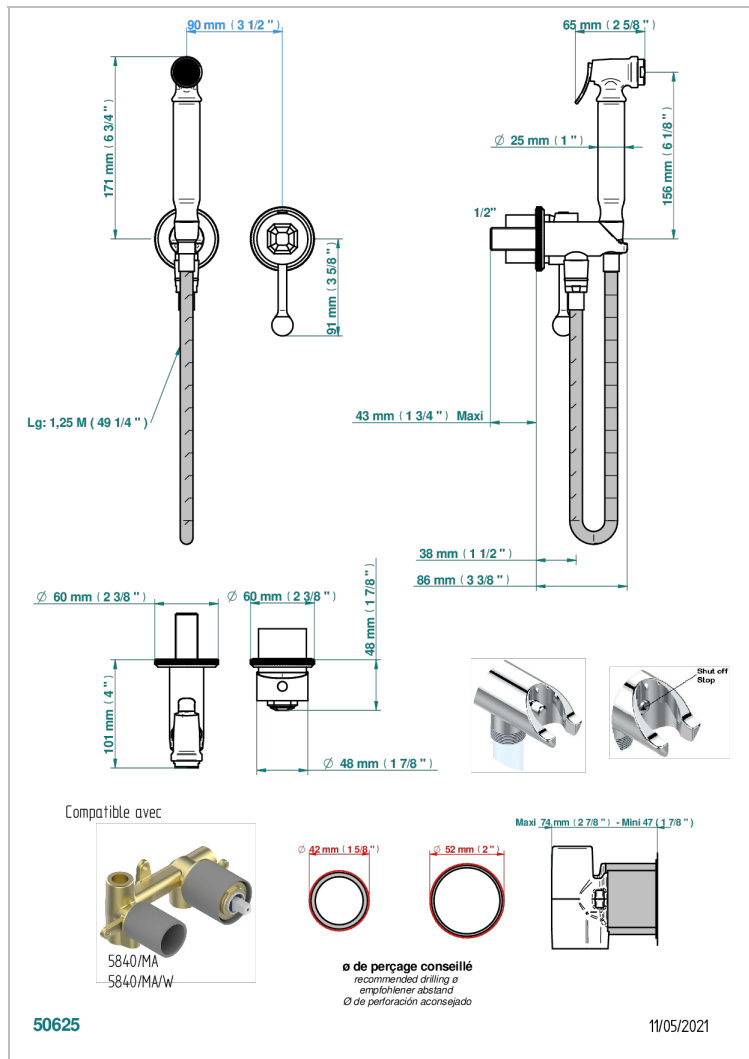

# TRADITION WITH LEVER

A58-5840/MBG

Trim only for WC douche including: trigger spray, wall mounted single lever mixer, reinforced hose (1.25m), wall outlet with integrated elbow with safety stopper

## RELATED SKU'S

- Ref. G00-5840/MA Rough parts for concealed wall-mounted mixer with 1/2" outlet