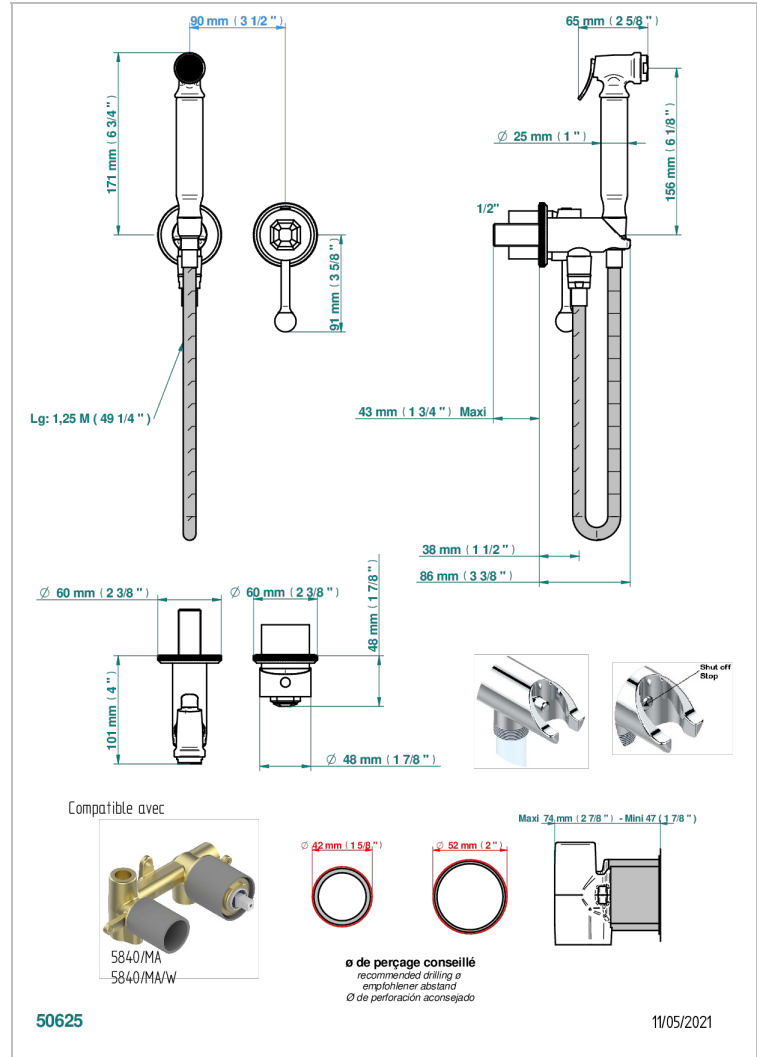

Trim only for WC douche including: trigger spray, wall mounted single lever mixer, reinforced hose (49 1/4"), wall outlet with integrated elbow with safety stopper

CHARACTERISTIC

- ACS : 19ACCLY412

STANDARDS

RELATED SKU'S

- Ref. G00-5840/MAUS Rough parts for concealed wall-mounted mixer with 1/2" outlet

AVAILABLE FINITIONS

Black ceram - D30
Blush PVD - H62
Brass color PVD - H49
Brown bronze color PVD - F33
Chrome polished - A02
Chrome polished / gold polished - G02

TECHNICAL SPECS

- Recommandé : 3 bars (max. 5 bars) - Advised : 43,5 psi (max. 72 psi)
- 9,5 l/min à 3 bars (2.5 gpm at 43.5 psi)