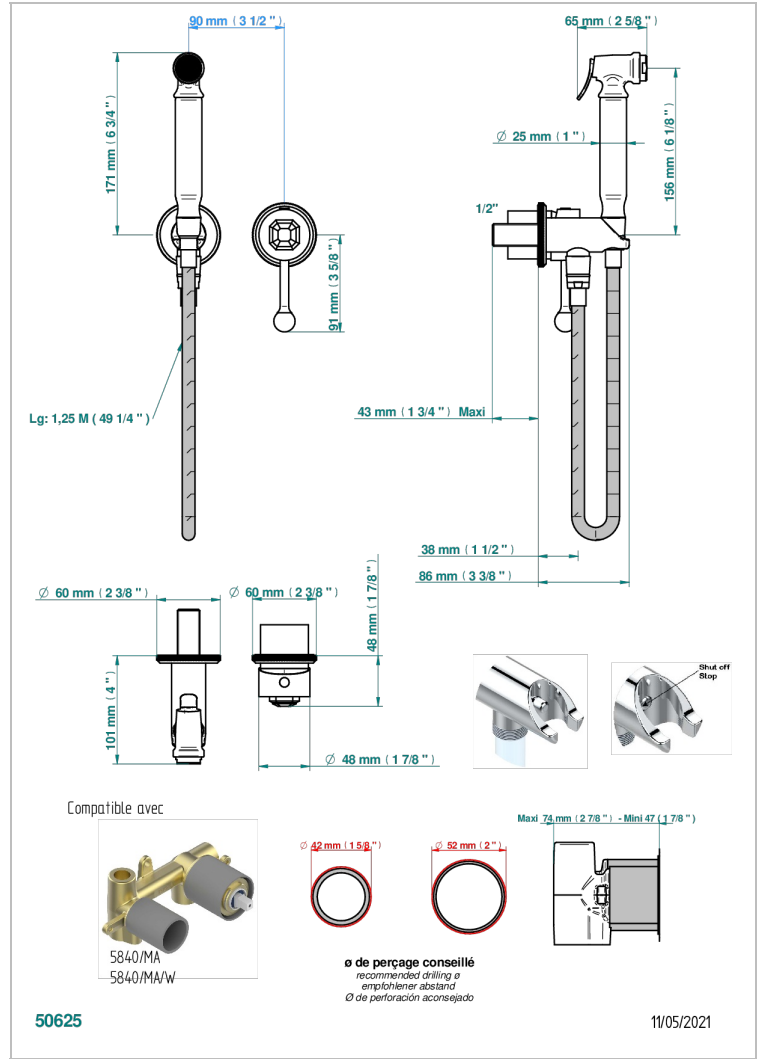

Trim only for WC douche including: trigger spray, wall mounted single lever mixer, reinforced hose (1.25m), wall outlet with integrated elbow with safety stopper

### RELATED SKU'S

- Ref. G00-5840/MA Rough parts for concealed wall-mounted mixer with 1/2" outlet