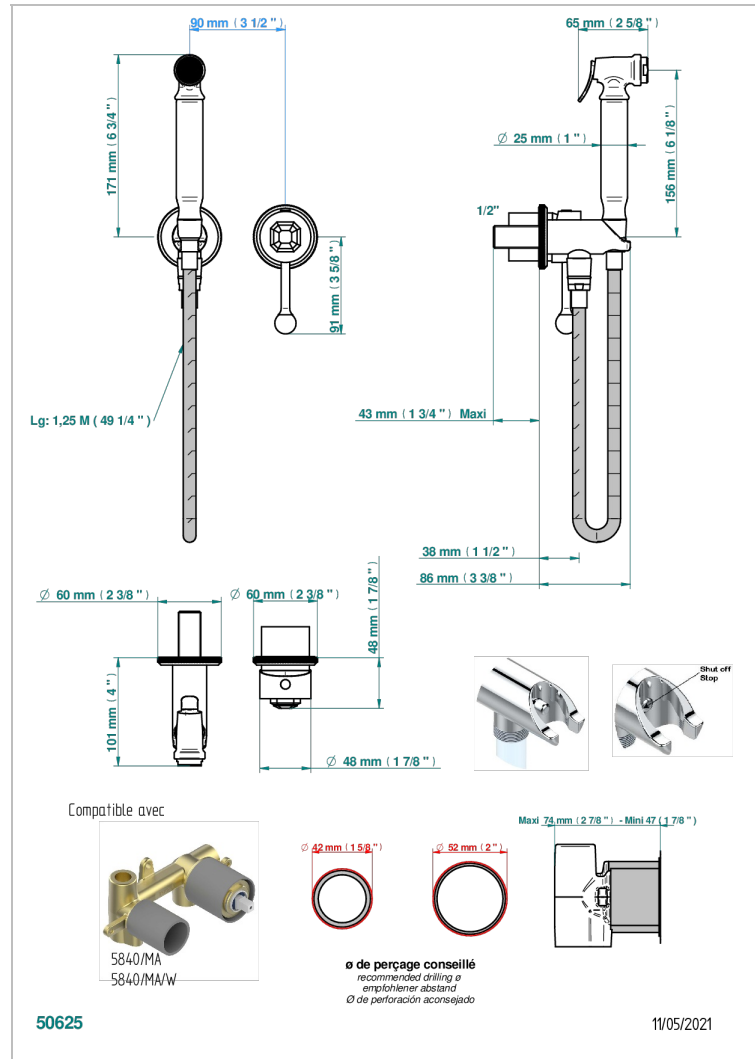

ART DECO WITH LEVER HANDLES

A55-5840/MBG

Trim only for WC douche including: trigger spray, wall mounted single lever mixer, reinforced hose (49 1/4"), wall outlet with integrated elbow with safety stopper

CHARACTERISTIC

- ACS : 19ACCLY412

STANDARDS

RELATED SKU'S

- Ref. G00-5840/MAUS Rough parts for concealed wall-mounted mixer with 1/2" outlet

AVAILABLE FINITIONS

Black ceram - D30
Blush PVD - H62
Brass color PVD - H49
Brown bronze color PVD - F33
Chrome polished - A02
Chrome polished / gold polished - G02

TECHNICAL SPECS

- Recommandé : 3 bars (max. 5 bars) - Advised : 43,5 psi (max. 72 psi)
- 9,5 l/min à 3 bars (2.5 gpm at 43.5 psi)