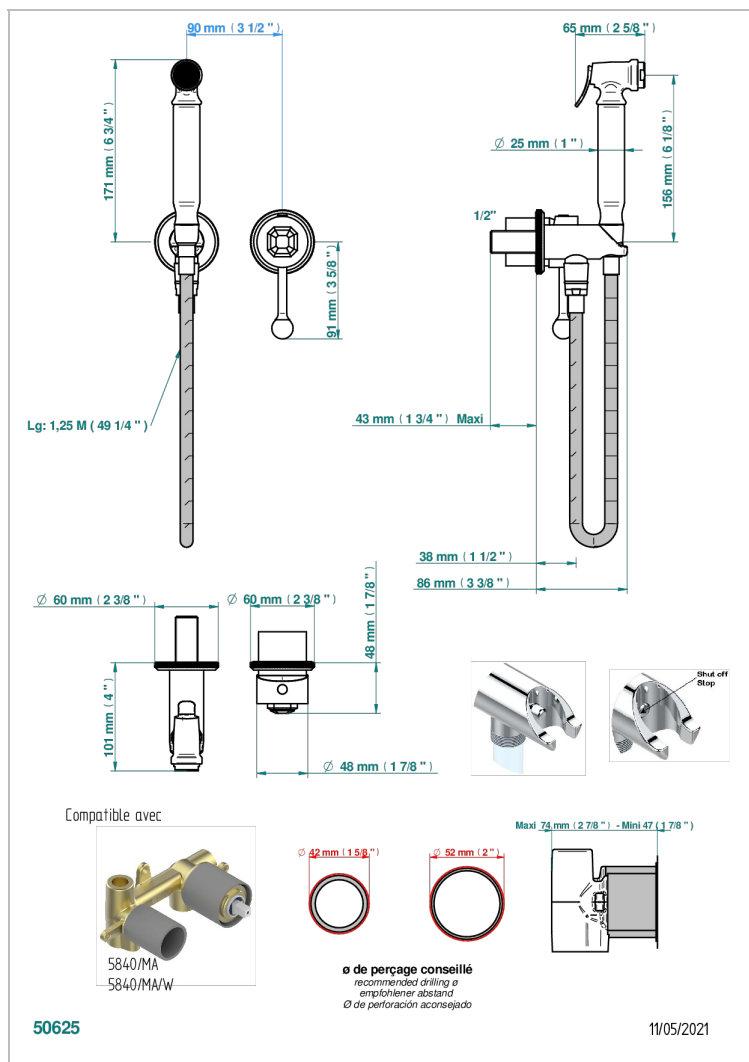

ART DECO WITH LEVER

A55-5840/MBG

Trim only for WC douche including: trigger spray, wall mounted single lever mixer, reinforced hose (1.25m), wall outlet with integrated elbow with safety stopper

CHARACTERISTIC

- ACS : 19ACCLY412

STANDARDS

RELATED SKU'S

- Ref. G00-5840/MA Rough parts for concealed wall-mounted mixer with 1/2" outlet

TECHNICAL SPECS

- Recommandé : 3 bars (max. 5 bars) - Advised : 43,5 psi (max. 72 psi)
- 9,5 l/min à 3 bars (2.5 gpm at 43.5 psi)