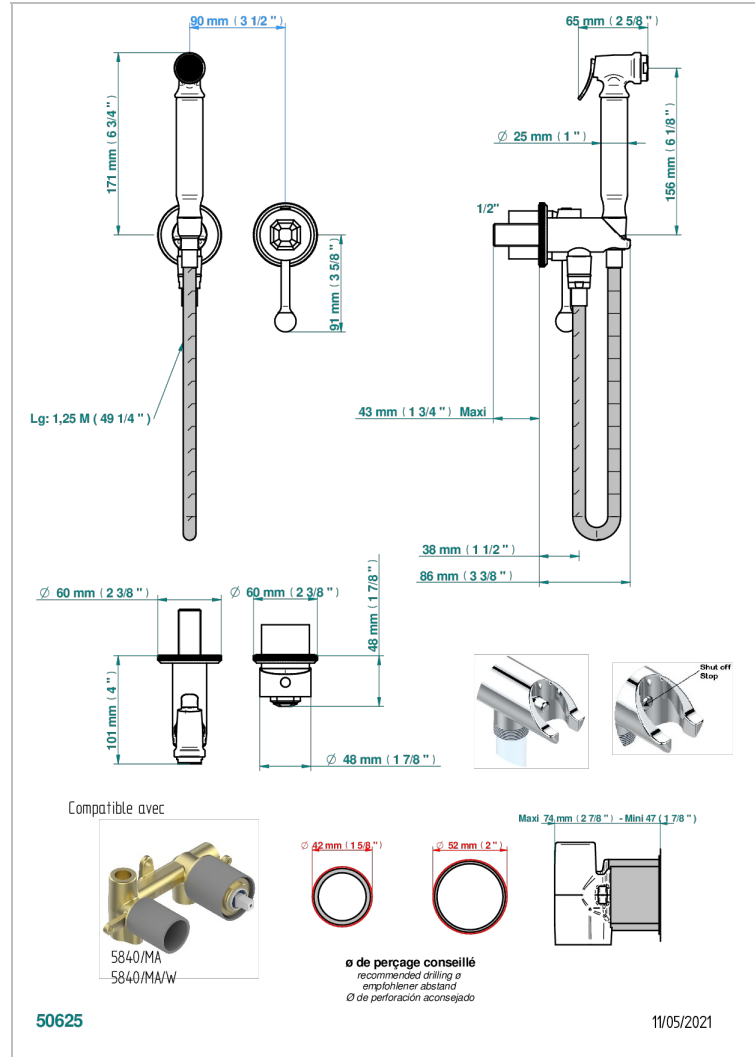

ART DECO

A54-5840/MBG

Trim only for WC douche including: trigger spray, wall mounted single lever mixer, reinforced hose (49 1/4"), wall outlet with integrated elbow with safety stopper

THG
PARIS

CHARACTERISTIC

- ACS : 19ACCLY412

STANDARDS

RELATED SKU'S

- Ref. G00-5840/MAUS Rough parts for concealed wall-mounted mixer with 1/2" outlet

AVAILABLE FINITIONS

Black ceram - D30
Blush PVD - H62
Brass color PVD - H49
Brown bronze color PVD - F33
Chrome polished - A02
Chrome polished / gold polished - G02

TECHNICAL SPECS

- Recommandé : 3 bars (max. 5 bars) - Advised : 43,5 psi (max. 72 psi)
- 9,5 l/min à 3 bars (2.5 gpm at 43.5 psi)